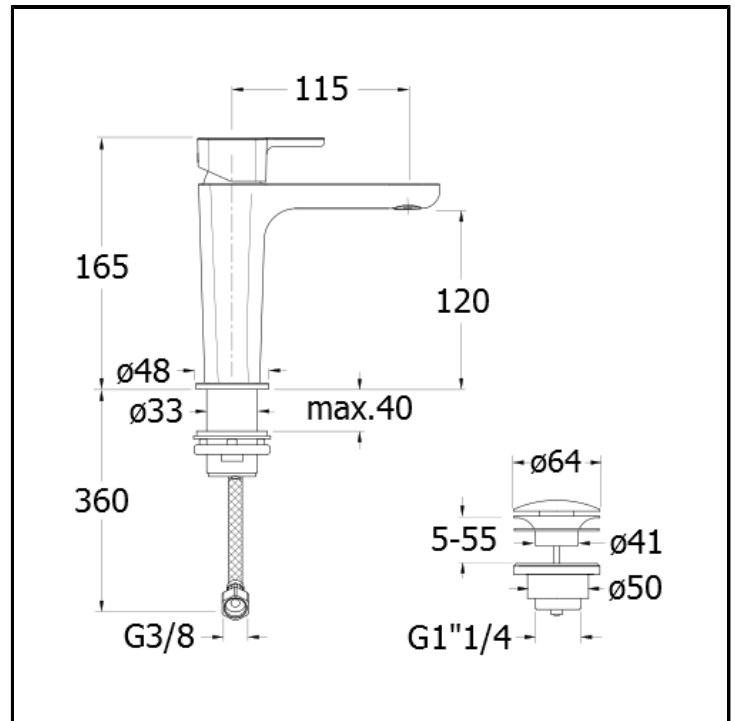

CRIKG210

CRISTINA
RUBINETTERIE

Basin mixer REGULAR with 1"1/4 Up&Down waste

FINITURE

 Chrome

FEATURES (MODEL NAME SIDE)

- Regular

FEATURES FROM TECHNOLOGIES