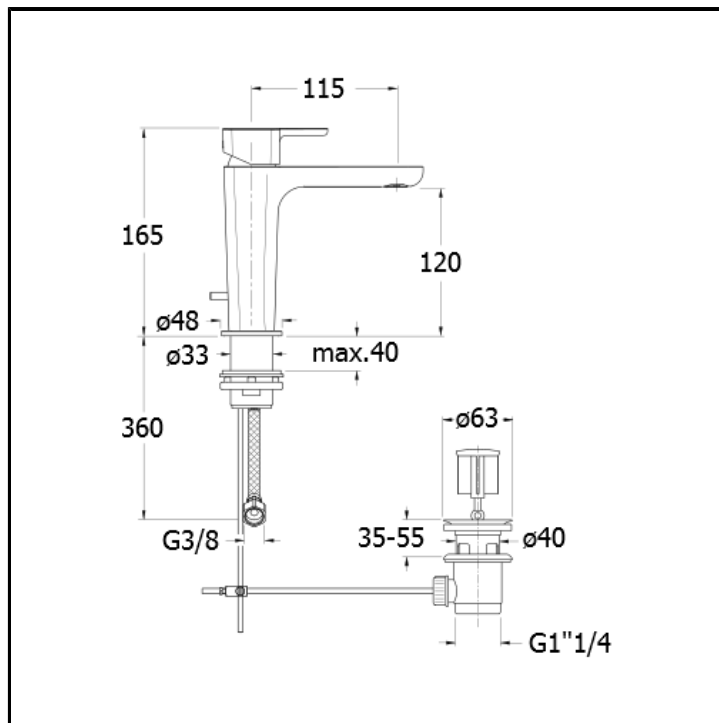

CRIKG211

CRISTINA
RUBINETTERIE

Basin mixer REGULAR with 1"1/4 pop up waste

FINITURE

 Chrome

FEATURES (MODEL NAME SIDE)

- Regular

FEATURES FROM TECHNOLOGIES