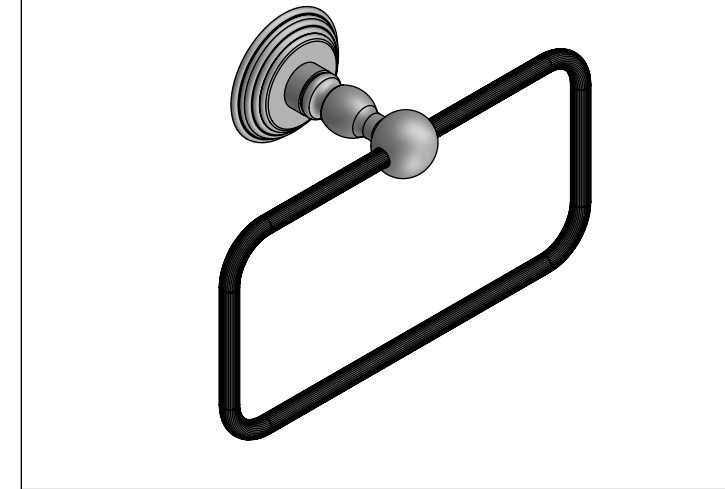

**Collection : Alizé**

**Porte-serviette rectangle mural. - Wall mounted towel rectangular.**

Ref : C39-511 Alizé Cannelé / Fluted

**CRISTAL & BRONZE**

PARIS · 1937

24/07/2020-1