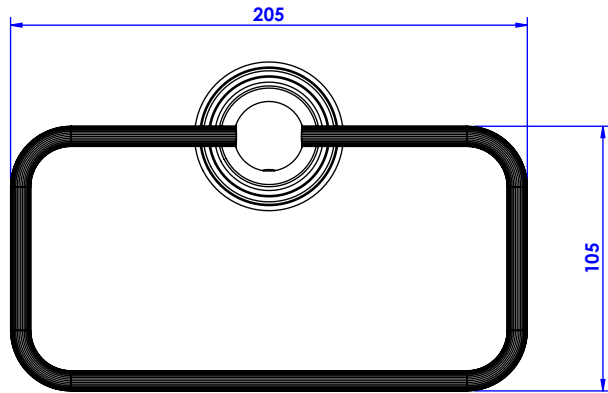

**Collection : Alizé**

**Porte-serviette rectangle mural. - Wall mounted towel rectangular.**

Ref : C39-511 Alizé Cannelé / Fluted

**CRISTAL & BRONZE**

PARIS · 1937

24/07/2020-1