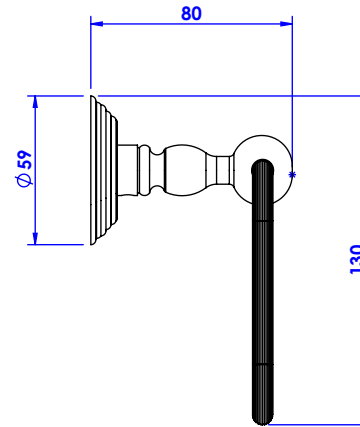

**Collection : Alizé**

**Porte-serviette rectangle mural. - Wall mounted towel rectangular.**

Ref : C39-511 Alizé Cannelé / Fluted

**CRISTAL & BRONZE**

PARIS · 1937

24/07/2020-1