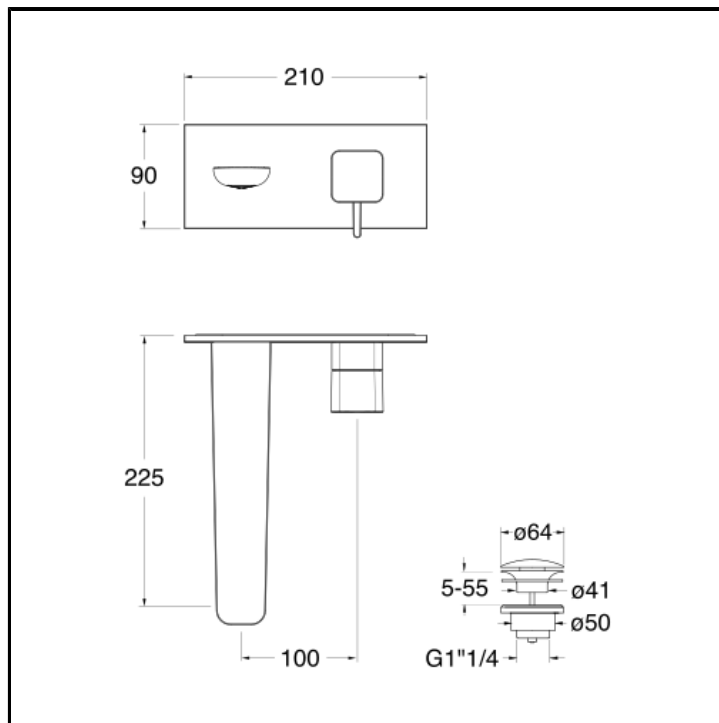

Wall mounted basin mixer LARGE external parts for CRICS200 (right side) - CRICS201 (left side) with 1"1/4 Up&Down waste and metal plate

FINITURE

 Chrome

FEATURES (MODEL NAME SIDE)

- Large

FEATURES FROM TECHNOLOGIES