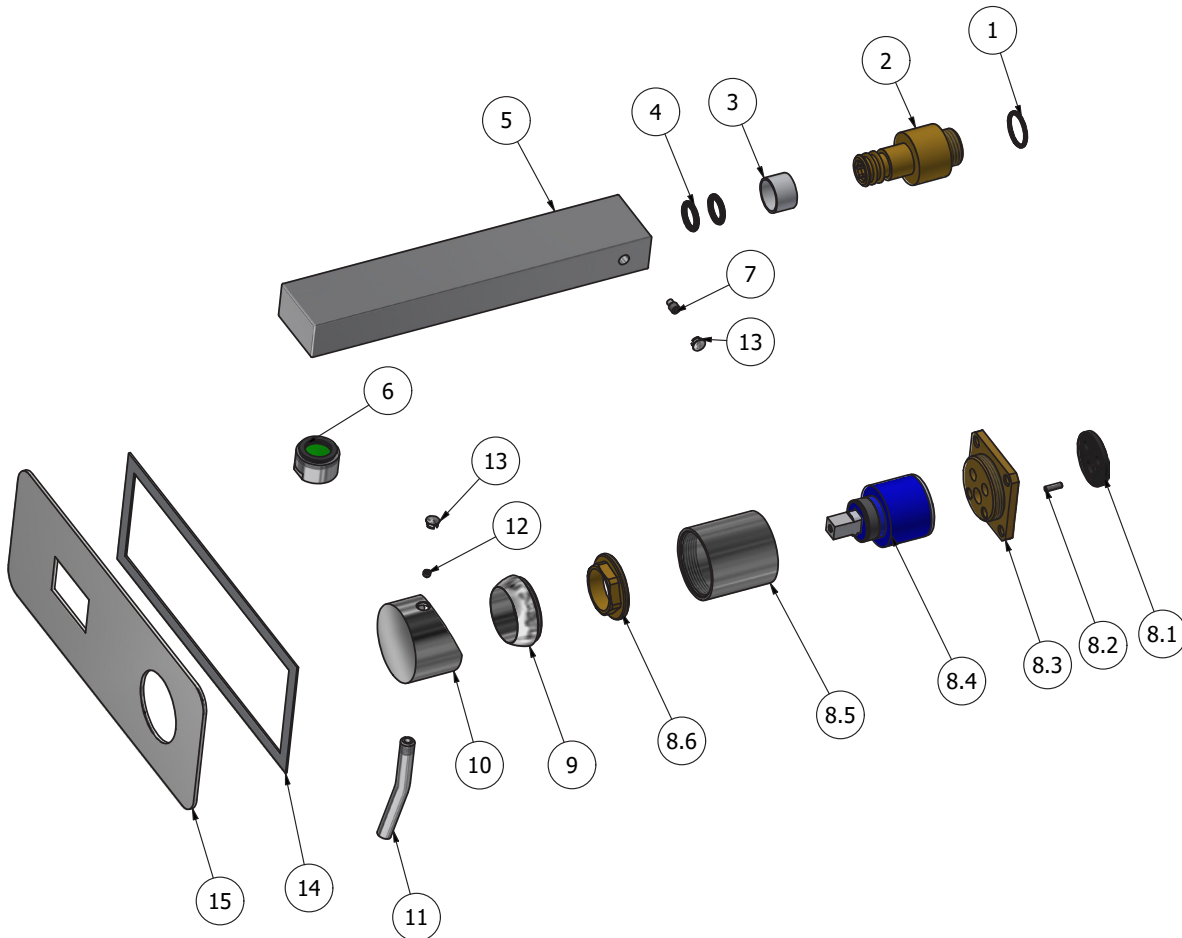

Dimensions

Cartridge

IB 35 mms Ceramics Discs Cartridge

Treaded fitting

-

Aerator

M24x1 perlator

Flow Rate (+/-10%)

**1 BAR
8.8 l/min**

**2 BAR
12.3 l/min**

**3 BAR
15.2 l/min**

Production

Main body is a single casted pieces

Material

BRASS
According to CuZn35Pb2Al-B (CB752S)
Max Lead content: 1.36%

WE ARE IB

Parts list			
ELEM	CODE	DESCRIPTION	QT
1	AQ0004630	OR 17.16x1.78 NBR 70 SH	1
2	AS0011746	Spout-out insert G1/2" H59	1
3	AQ0010143	Antifriction ring Ø20 H12.5	1
4	AQ0001360	OR 11.91x2.62 NBR 70 SH	2
5	AQ0014442	Spout-out 40x23x210	1
6	AQ0000020	Aerator M24 x 1 perlator honeycomb (40200503301)	1
7	AQ0007178	Grubscrew M5x8 half dog point	1
8	CPIN206CC-19	Mixer 47x47 x recessed	1
8.1	AQ0015684	Gasket Ø31 H3.5 Ø7 Ø7.5	1
8.2	AQ0015357	Grubscrew M3x10 flat point	1
8.3	AS0013040	Insert 47x47 H11 M37x1.5	1
8.4	AQ0004095	Ceramic cartridge Ø35 9x9 (K35A)	1
8.5	AC0010445	Ring for recessed shower mixer	1
8.6	AQ0001040	Cartridge ring nut M37x1.5 H9	1
9	AQ0003630	Cartridge ring nut cover M37x1.5	1
10	AC0009805	Handle Ø45 H29	1
11	AC0007112	Rod for lever L67.6 Ø8	1
12	AQ0001082	Grubscrew M4x4 cone point	1
13	AQ0006650	Plug cover Ø7	2
14	AQ0014142	Rubber packing double-sided tape 200x75x8x1	1
15	AC0013128	Plate 220x85x2	1