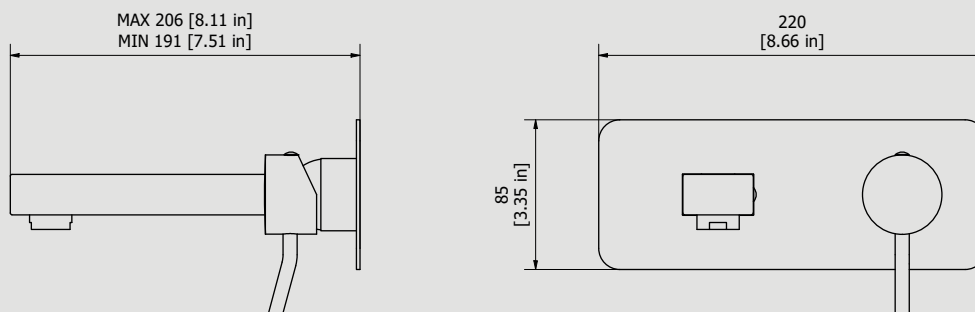

Collection

HEYJOE!

Article

EHJ206

Description

**Wall mounted washbasin mixer complete with drain,
Built-in body to be purchased separately INC206**

Box Dimensions

265x260x70 mm

Dimensions

Cartridge

IB 35 mms Ceramics Discs Cartridge

Treaded fitting

-

Aerator

M24x1 perlator

Flow Rate (+/-10%)