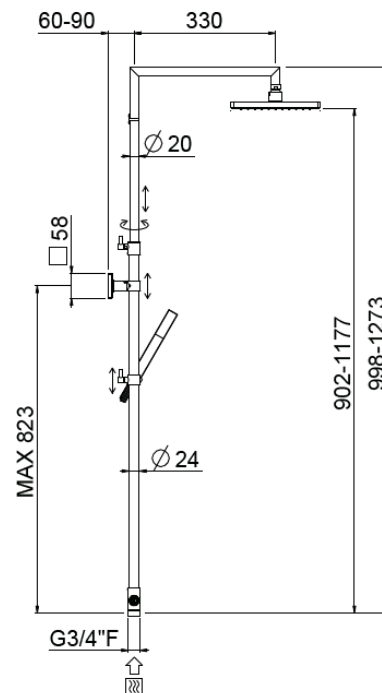

Corner telescopic 3/4" connection

Corner telescopic 3/4" connection, Square shower head
30476-CR

TECHNICAL INFORMATION

Turning shower column with adjustable mounting with articulated shower holder, 3/4 connection, adjustable upper holder and diverter. Non-liming inspectable square shower head 200x200 in brass/stainless steel. Brass non-liming inspectable one jet square shower. PVC smooth double anti-torsion flexible hose cm 150. CHROME

Flow rate:

? Doccia o soffione?

PICTURE

SPARE PARTS

FEATURES

Rain jet

Non-liming

adjustable
telescopic shower
column

double anti-
torsion

TECHNICAL DRAWING

FINISHINGS