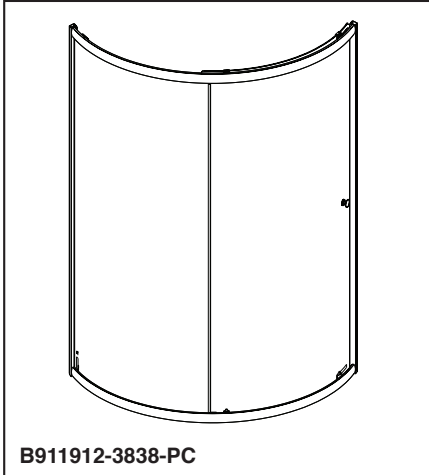

38" Round Shower Enclosure

MODEL B911912-3838-PC 38" ROUND SHOWER ENCLOSURE

- Fits 38" Round shower base
- Chrome finish hardware
- Clear tempered glass door and panels
- Do-It-Yourself installation instructions
- Can install with tile applications
- 1 Year limited residential & commercial warranty

COLOR/FINISH

- Clear Glass
- Chrome Hardware

COMPLIES WITH:

- IAPMO IGC 154

Submitted Model No.: _____

Specific Features: _____