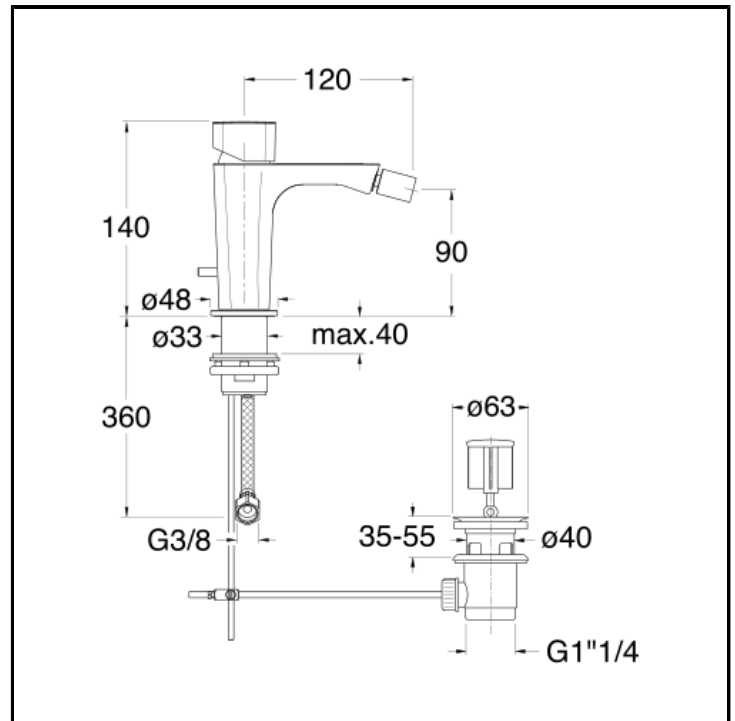

Bidet mixer with 1"1/4 pop up waste

FINITURE

 Chrome

FEATURES FROM TECHNOLOGIES

-
-

COMMAND

- Monocontrol

INSTALLATION