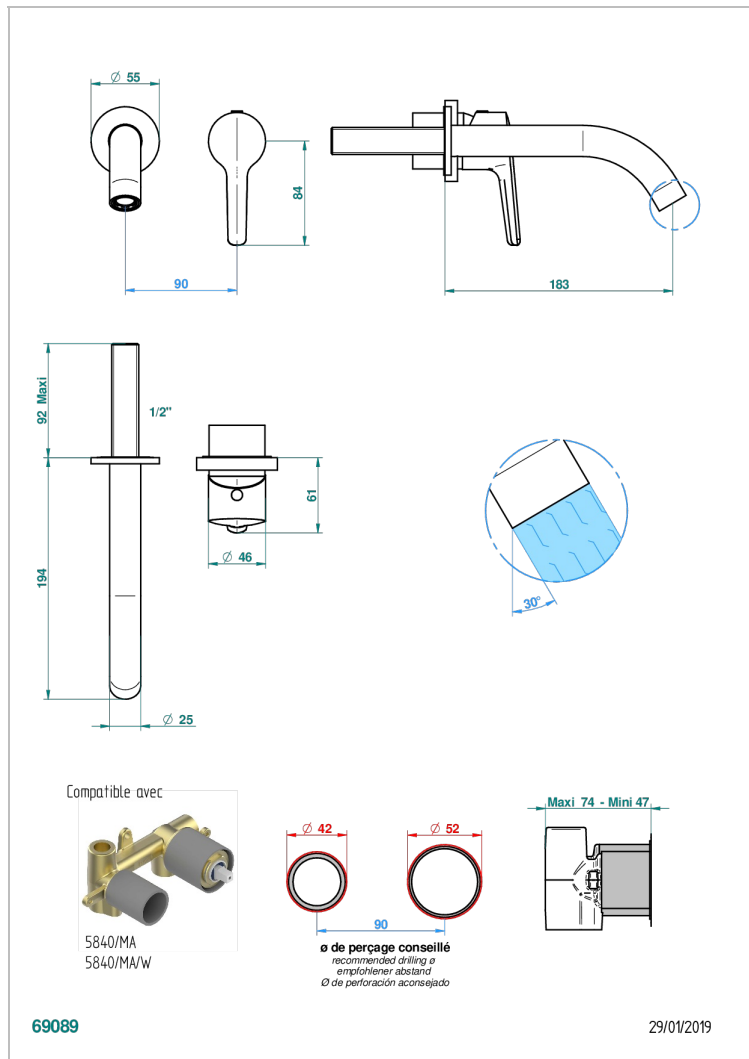

Trim only for Built-in basin mixer with spout (two x 1/2" inlets and one 1/2" outlet), without waste

### ХАРАКТЕРИСТИКИ

- Bondi
- Trim only for Built-in basin mixer with spout (two x 1/2" inlets and one 1/2" outlet), without waste