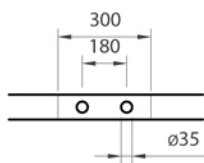

\* Option

Rim detail

CAST IRON BATHTUB Collection	
Code	Description
9132	<b>Cast iron bathtub 1700x810 (Kg. 124 - Lt. 220)</b> Without tap holes, external unfinished
9120	<b>Cast iron feet</b> Unfinished
9121	White
9122-C	Chrome
9123	Incalux
103	<b>External painting</b> External painting White
105	External painting RAL
106	Gold leaf decoration
107	Silver leaf decoration

Verona - Italy  
tel. +39 045 8006917  
fax. +39 045 8020111  
gentry-home.com

CAST IRON BATHTUB Collection	
Code	Description
0190-C 0191-I/N/O/OR 0191-B/ND/R	<p><b>Exposed bath waste with drain stopper chain and overflow with exposed pipes for floor connector and siphon</b></p> <p>Chrome Incalux, Nickel, Dark Gold, Rose Gold Bronze, Dark Nickel, Copper</p>