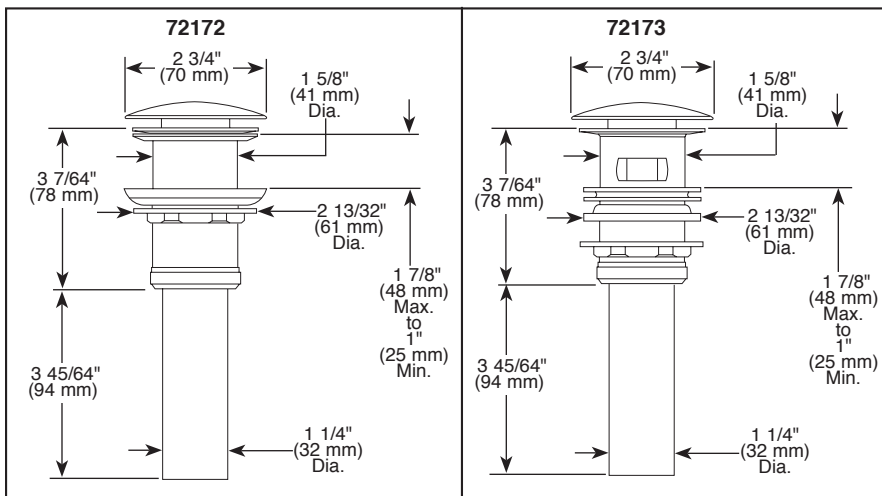

T3548LF-▲WL

Submitted Model No.: _____

Specific Features: _____

▲Designate Proper Finish Suffix

see what Delta can do™

BATHROOM FAUCET

- Bowery™ Collection
- Two Handle Wall Mount

STANDARD SPECIFICATIONS:

- Maximum 1.2 gpm @ 60 psi, 4.5 L/min @ 414 kPa.
- Three hole wall mount.
- Solid brass fabricated body.
- 1/4 turn stops.
- Red/blue glide rings optional, included.
- Accommodates wall thicknesses from 1/8" to 1 1/8".
- Cartridges ship with rough.
- 1/2"-14 NPT threaded female inlets.
- Rough-In R3500-WL required for installation.
- Drain sold separately.

COMPLIES WITH:

- ASME A112.18.1 / CSA B125.1
- Indicates compliance to ICC/ANSI A117.1
- EPA WaterSense®

Delta reserves the right (1) to make changes in specifications and materials, and (2) to change or discontinue models, both without notice or obligation. Dimensions are for reference only. See current full-line price book or www.deltafaucet.com for finish options and product availability.
DSP-L-T3548LF-WL Rev. A