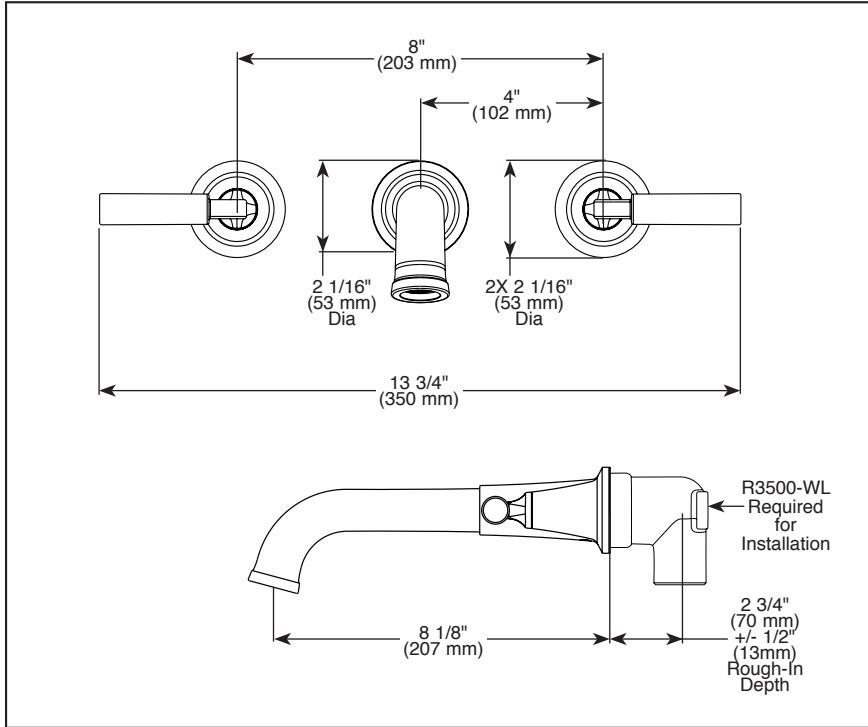

T3548LF-▲WL

Submitted Model No.: _____

Specific Features: _____

▲Designate Proper Finish Suffix

see what Delta can do™

BATHROOM FAUCET

- Bowery™ Collection
- Two Handle Wall Mount

STANDARD SPECIFICATIONS:

- Maximum 1.2 gpm @ 60 psi, 4.5 L/min @ 414 kPa.
- Three hole wall mount.
- Solid brass fabricated body.
- 1/4 turn stops.
- Red/blue glide rings optional, included.
- Accommodates wall thicknesses from 1/8" to 1 1/8".
- Cartridges ship with rough.
- 1/2"-14 NPT threaded female inlets.
- Rough-In R3500-WL required for installation.
- Drain sold separately.

COMPLIES WITH:

- ASME A112.18.1 / CSA B125.1
- Indicates compliance to ICC/ANSI A117.1
- EPA WaterSense®

Delta reserves the right (1) to make changes in specifications and materials, and (2) to change or discontinue models, both without notice or obligation. Dimensions are for reference only. See current full-line price book or www.deltafaucet.com for finish options and product availability.
DSP-L-T3548LF-WL Rev. A