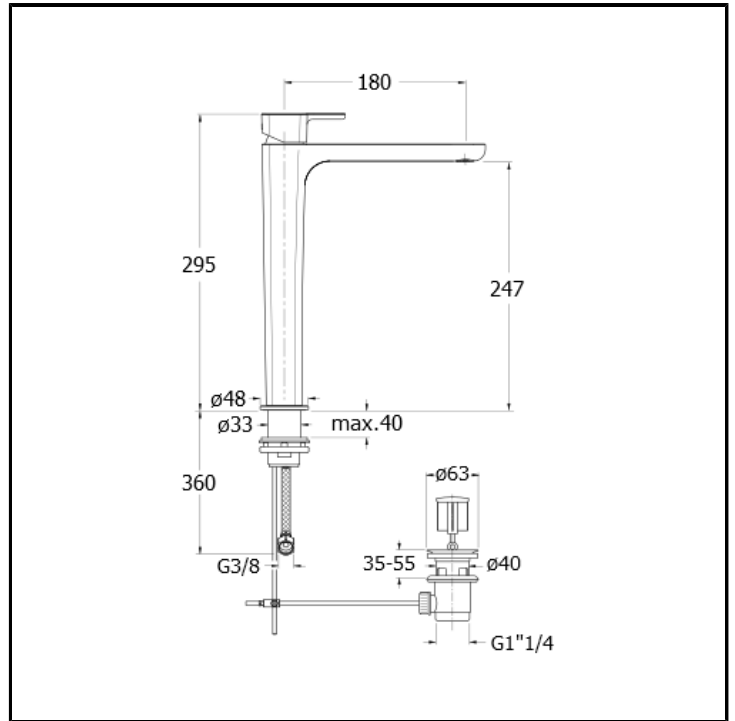

CRIKG213

■ CRISTINA
RUBINETTERIE

Basin mixer TALL with 1"1/4 pop up waste

FINITURE

 Chrome

FEATURES (MODEL NAME SIDE)

- Tall

FEATURES FROM TECHNOLOGIES