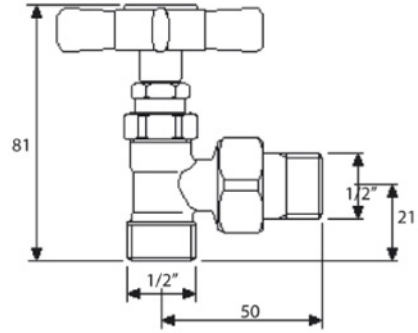

TOWELWARMER Collection	
Code	Description
9078-C 9079-I/N/O/OR 9079-B/ND/R	<b>Portobello 2 towel warmer 940x825 mm (260 W - 224 Kcal/h t 50°)</b>  Chrome Incalux, Nickel, Dark Gold, Rose Gold Bronze, Dark Nickel, Copper

Verona - Italy  
 tel. +39 045 8006917  
 fax. +39 045 8020111  
 gentry-home.com

TOWELWARMER Collection	
Code	Description
9127-C 9128-I/N/O/OR 9128-B/ND/R	<b>Valves (pair)</b> Chrome Incalux, Nickel, Dark Gold, Rose Gold Bronze, Dark Nickel, Copper <b>Fittings available</b> 12/14/16 copper 12/14/16 covered
9126	Electrical element complete with thermostatic control