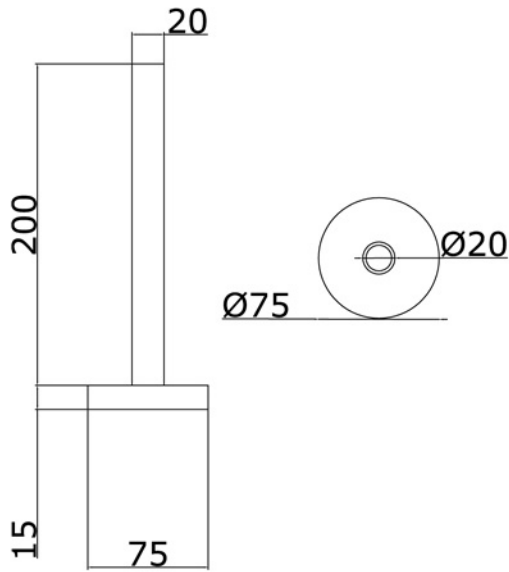

TOWELWARMER Collection	
Code	Description
9078-C 9079-I/N/O/OR 9079-B/ND/R	<b>Portobello 2 towel warmer 940x825 mm (260 W - 224 Kcal/h t 50°)</b>  Chrome Incalux, Nickel, Dark Gold, Rose Gold Bronze, Dark Nickel, Copper

Verona - Italy  
 tel. +39 045 8006917  
 fax. +39 045 8020111  
 gentry-home.com

TOWELWARMER Collection	
Code	Description
9127-C 9128-I/N/O/OR 9128-B/ND/R	<b>Valves (pair)</b> Chrome Incalux, Nickel, Dark Gold, Rose Gold Bronze, Dark Nickel, Copper <b>Fittings available</b> 12/14/16 copper 12/14/16 covered
9126	Electrical element complete with thermostatic control