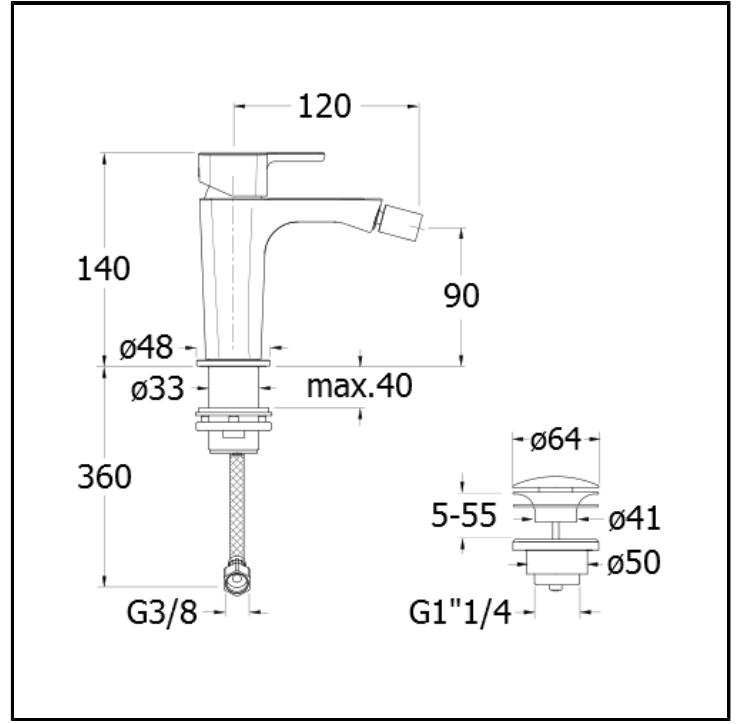

CRIKG310

Bidet mixer with 1"1/4 Up&Down waste

FINITURE

 Chrome

FEATURES FROM TECHNOLOGIES

-
-

COMMAND

- Monocontrol