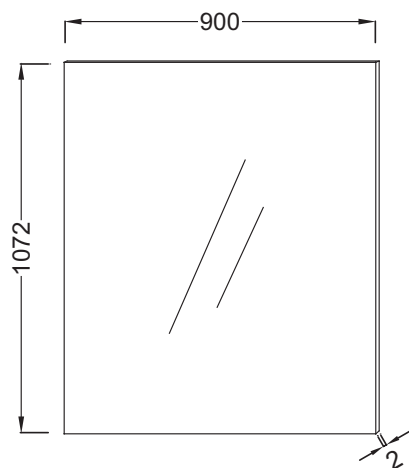

EB1269

Collection: NO COLLECTION

Finish*:

NF - Neutral

Features

- DIMENSIONS: 90 x 2 x 107.20 cm
- MATERIAL: Glass
- WEIGHT: 15 kg
- INSTALLATION TYPE: Wall-mount

Technical drawing

Product Specification: Tall mirror 90 cm. EB1269. Collection: NO COLLECTION. DIMENSIONS: 90 x 2 x 107.20 cm. WEIGHT: 15 kg. MATERIAL: Glass. INSTALLATION TYPE: Wall-mount.