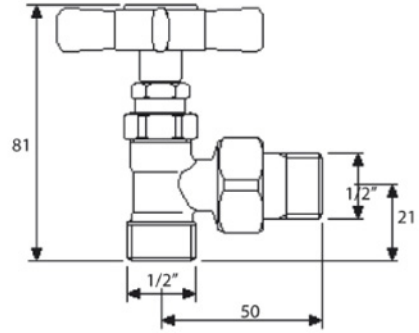

| TOWELWARMER Collection | |
|--|---|
| Code | Description |
| 9100-C 9101-I/N/O/OR 9101-B/ND/R | Portobello 3 towel warmer 1538x675 mm (410 W - 353 Kcal/h t 50°) Chrome Incalux, Nickel, Dark Gold, Rose Gold Bronze, Dark Nickel, Copper |

Verona - Italy
 tel. +39 045 8006917
 fax. +39 045 8020111
 gentry-home.com

| TOWELWARMER Collection | |
|--|--|
| Code | Description |
| 9127-C 9128-I/N/O/OR 9128-B/ND/R | Valves (pair) Chrome Incalux, Nickel, Dark Gold, Rose Gold Bronze, Dark Nickel, Copper Fittings available 12/14/16 copper 12/14/16 covered |
| 9126 | Electrical element complete with thermostatic control |