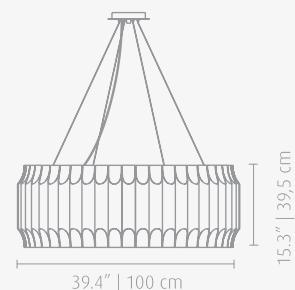

MATERIALS

BODY: Steel

STANDARD FINISHES*

BODY: Nickel Plated & White Matte (inside)

*AVAILABLE FINISHES P.175

WEIGHT

Approx. 40 kg | 88 lbs

BULBS

90x G9 LED Bulbs (2 per tube)

DIMENSIONS

CORD HEIGHT: Adjustable with 39.4" | 100 cm
(customizable on purchase)

HEIGHT: 15.3" | 39,5 cm

DIAM.: 39.4" | 100 cm

ALSO AVAILABLE **GALLIANO | WALL** P.155

Продажа дизайнерской мебели,
света и аксессуаров
по всей России