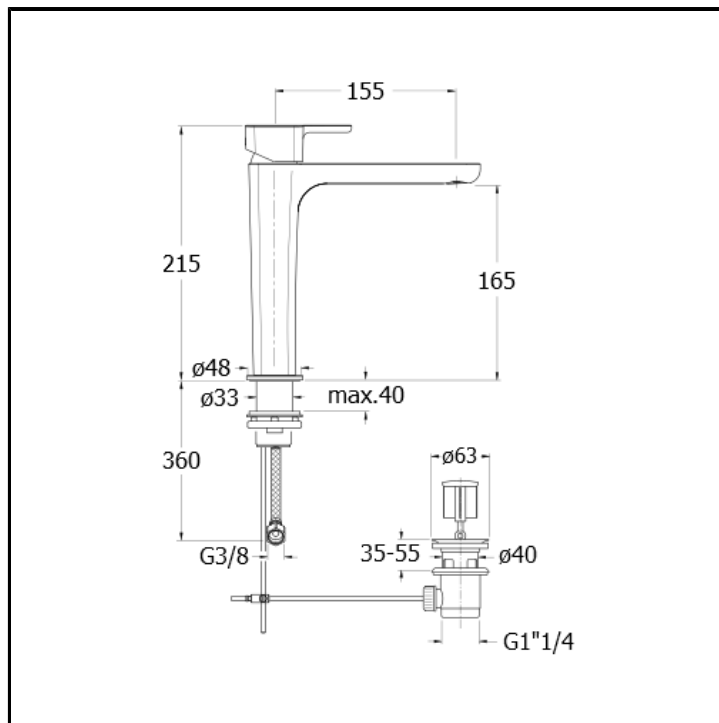

CRIKG219

■ CRISTINA
RUBINETTERIE

Basin mixer MEDIUM with 1"1/4 pop up waste

FINITURE

 Chrome

FEATURES (MODEL NAME SIDE)

- Medium

FEATURES FROM TECHNOLOGIES