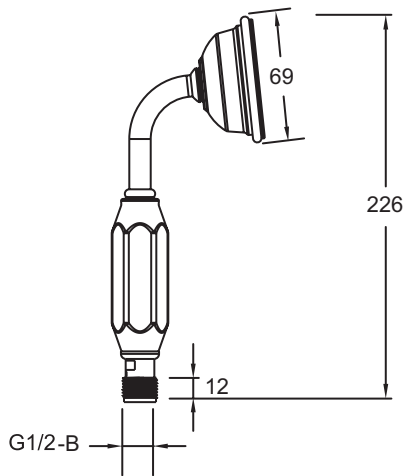

E27305

Collection: CLÉO 1889

Finish*:

Main features:

Features

• DIMENSIONS: 6.90 x 6.90 cm

• MATERIAL: Metal

Technical drawing

Product Specification: Handshower. E27305. Collection: CLÉO 1889. DIMENSIONS: 6.90 x 6.90 cm. MATERIAL: Metal.

*Due to possible variations in computer and printer calibrations, technical factors and certain finish characteristics, the colors you see may not accurately portray the actual colors and are provided as a guide only.