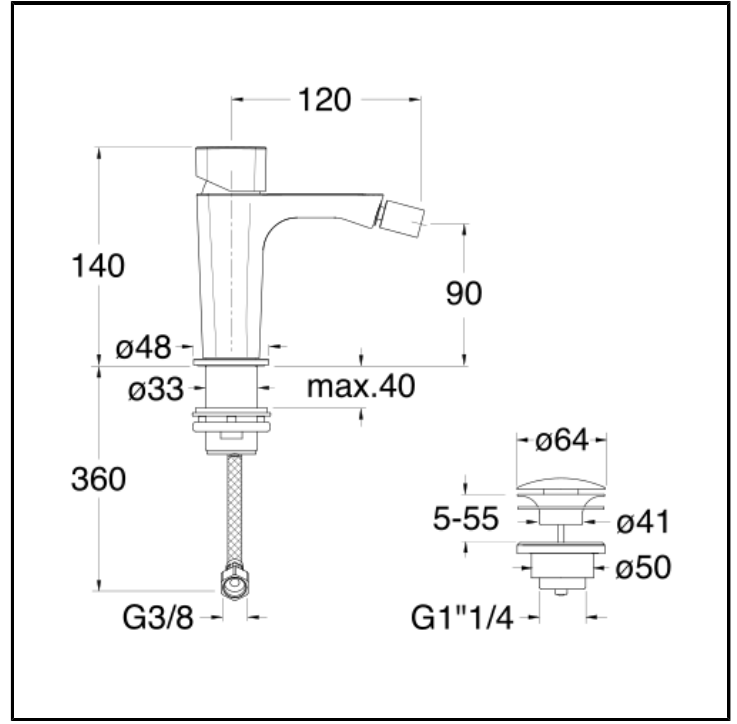

CRIKG320

Bidet mixer with 1"1/4 Up&Down waste

FINITURE

 Chrome

FEATURES FROM TECHNOLOGIES

-
-

COMMAND

- Monocontrol