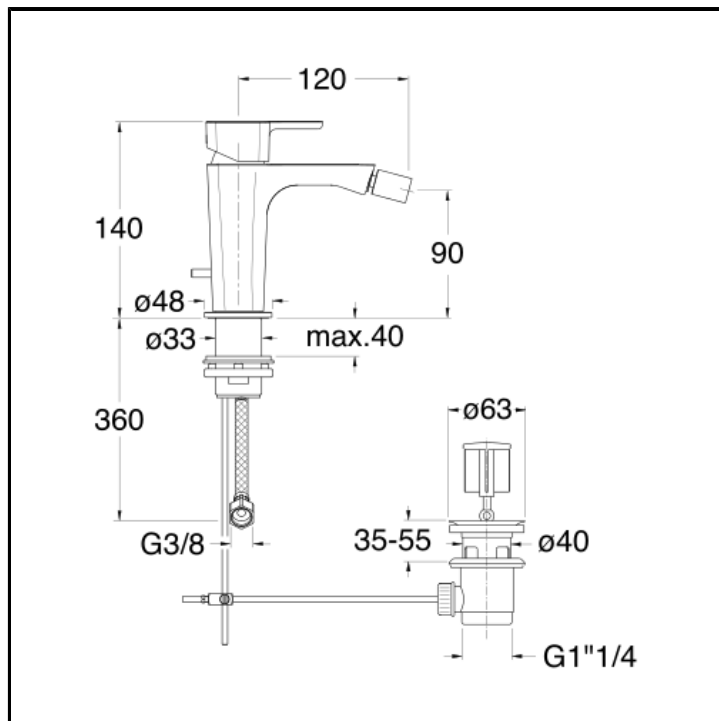

CRIKG311

Bidet mixer with 1"1/4 pop up waste

FINITURE

 Chrome

FEATURES FROM TECHNOLOGIES

-
-

COMMAND

- Monocontrol