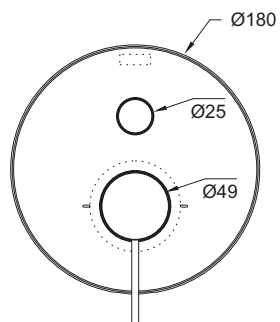

## Technical drawing

Product Specification: Built-in mechanical mixer. E78021-4A. Collection: MÉTRO. MATERIAL: Metal. INSTALLATION TYPE: Built-in.

\*Due to possible variations in computer and printer calibrations, technical factors and certain finish characteristics, the colors you see may not accurately portray the actual colors and are provided as a guide only.