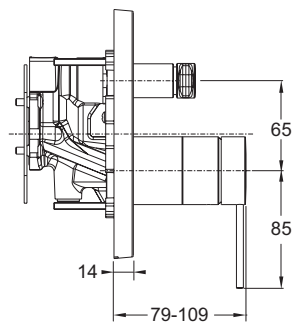

## Technical drawing

Product Specification: Built-in mechanical mixer. E78021-4A. Collection: MÉTRO. MATERIAL: Metal. INSTALLATION TYPE: Built-in.

\*Due to possible variations in computer and printer calibrations, technical factors and certain finish characteristics, the colors you see may not accurately portray the actual colors and are provided as a guide only.