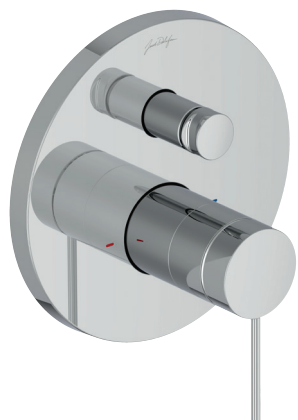

E78021-4A

Collection: MÉTRO

Finish\*:

CP - Chrome

BL - Noir mat

## Features

• MATERIAL: Metal

• INSTALLATION TYPE: Built-in

## Technical drawing

Product Specification: Built-in mechanical mixer. E78021-4A. Collection: MÉTRO. MATERIAL: Metal. INSTALLATION TYPE: Built-in.

\*Due to possible variations in computer and printer calibrations, technical factors and certain finish characteristics, the colors you see may not accurately portray the actual colors and are provided as a guide only.