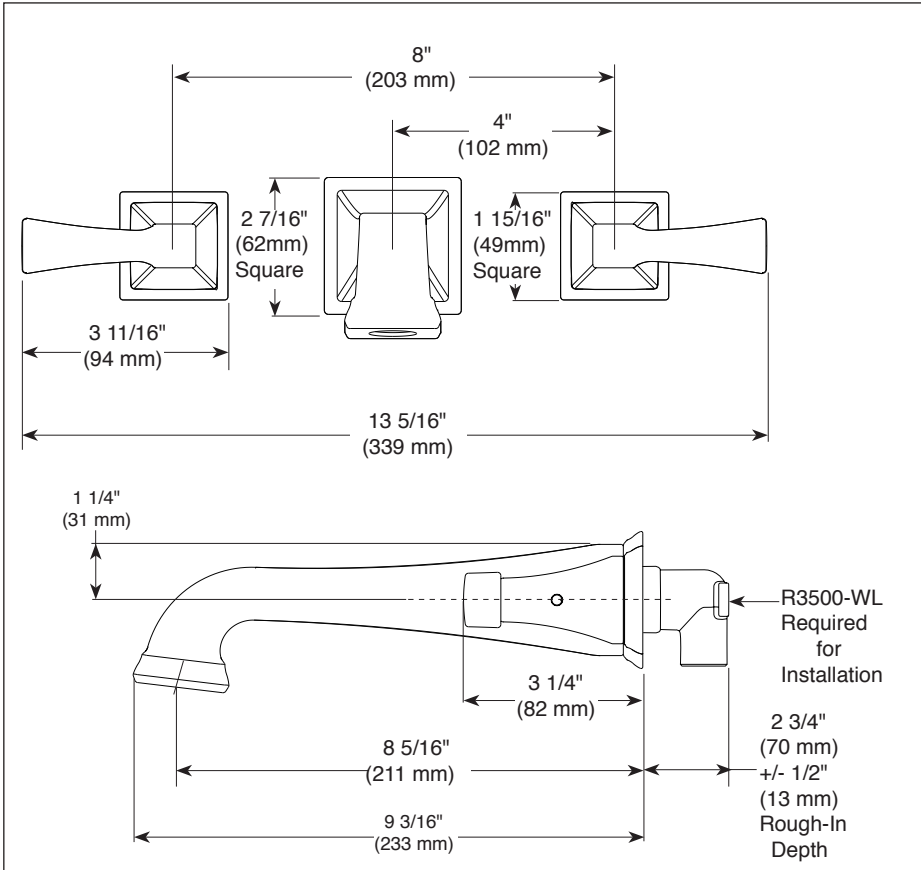

▲ Designate proper finish suffix

Delta reserves the right (1) to make changes in specifications and materials, and (2) to change or discontinue models, both without notice or obligation. Dimensions are for reference only. See current full-line price book or www.deltafaucet.com for finish options and product availability.