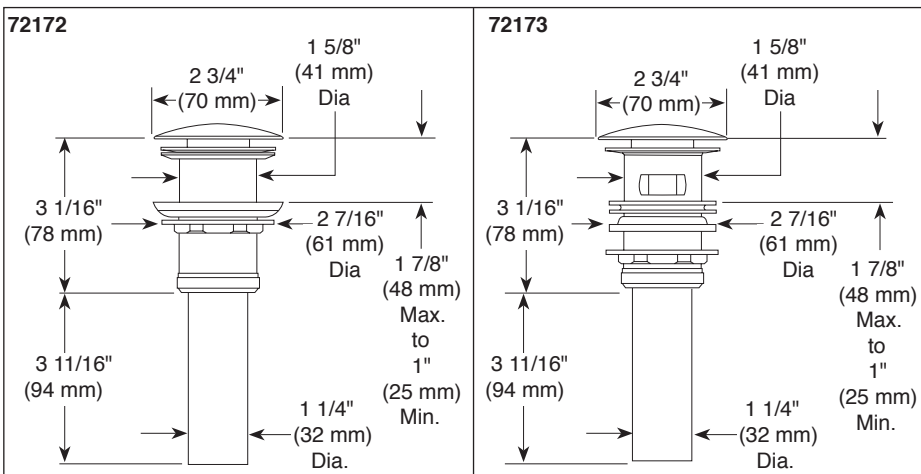

▲ Designate proper finish suffix

Delta reserves the right (1) to make changes in specifications and materials, and (2) to change or discontinue models, both without notice or obligation. Dimensions are for reference only. See current full-line price book or www.deltafaucet.com for finish options and product availability.