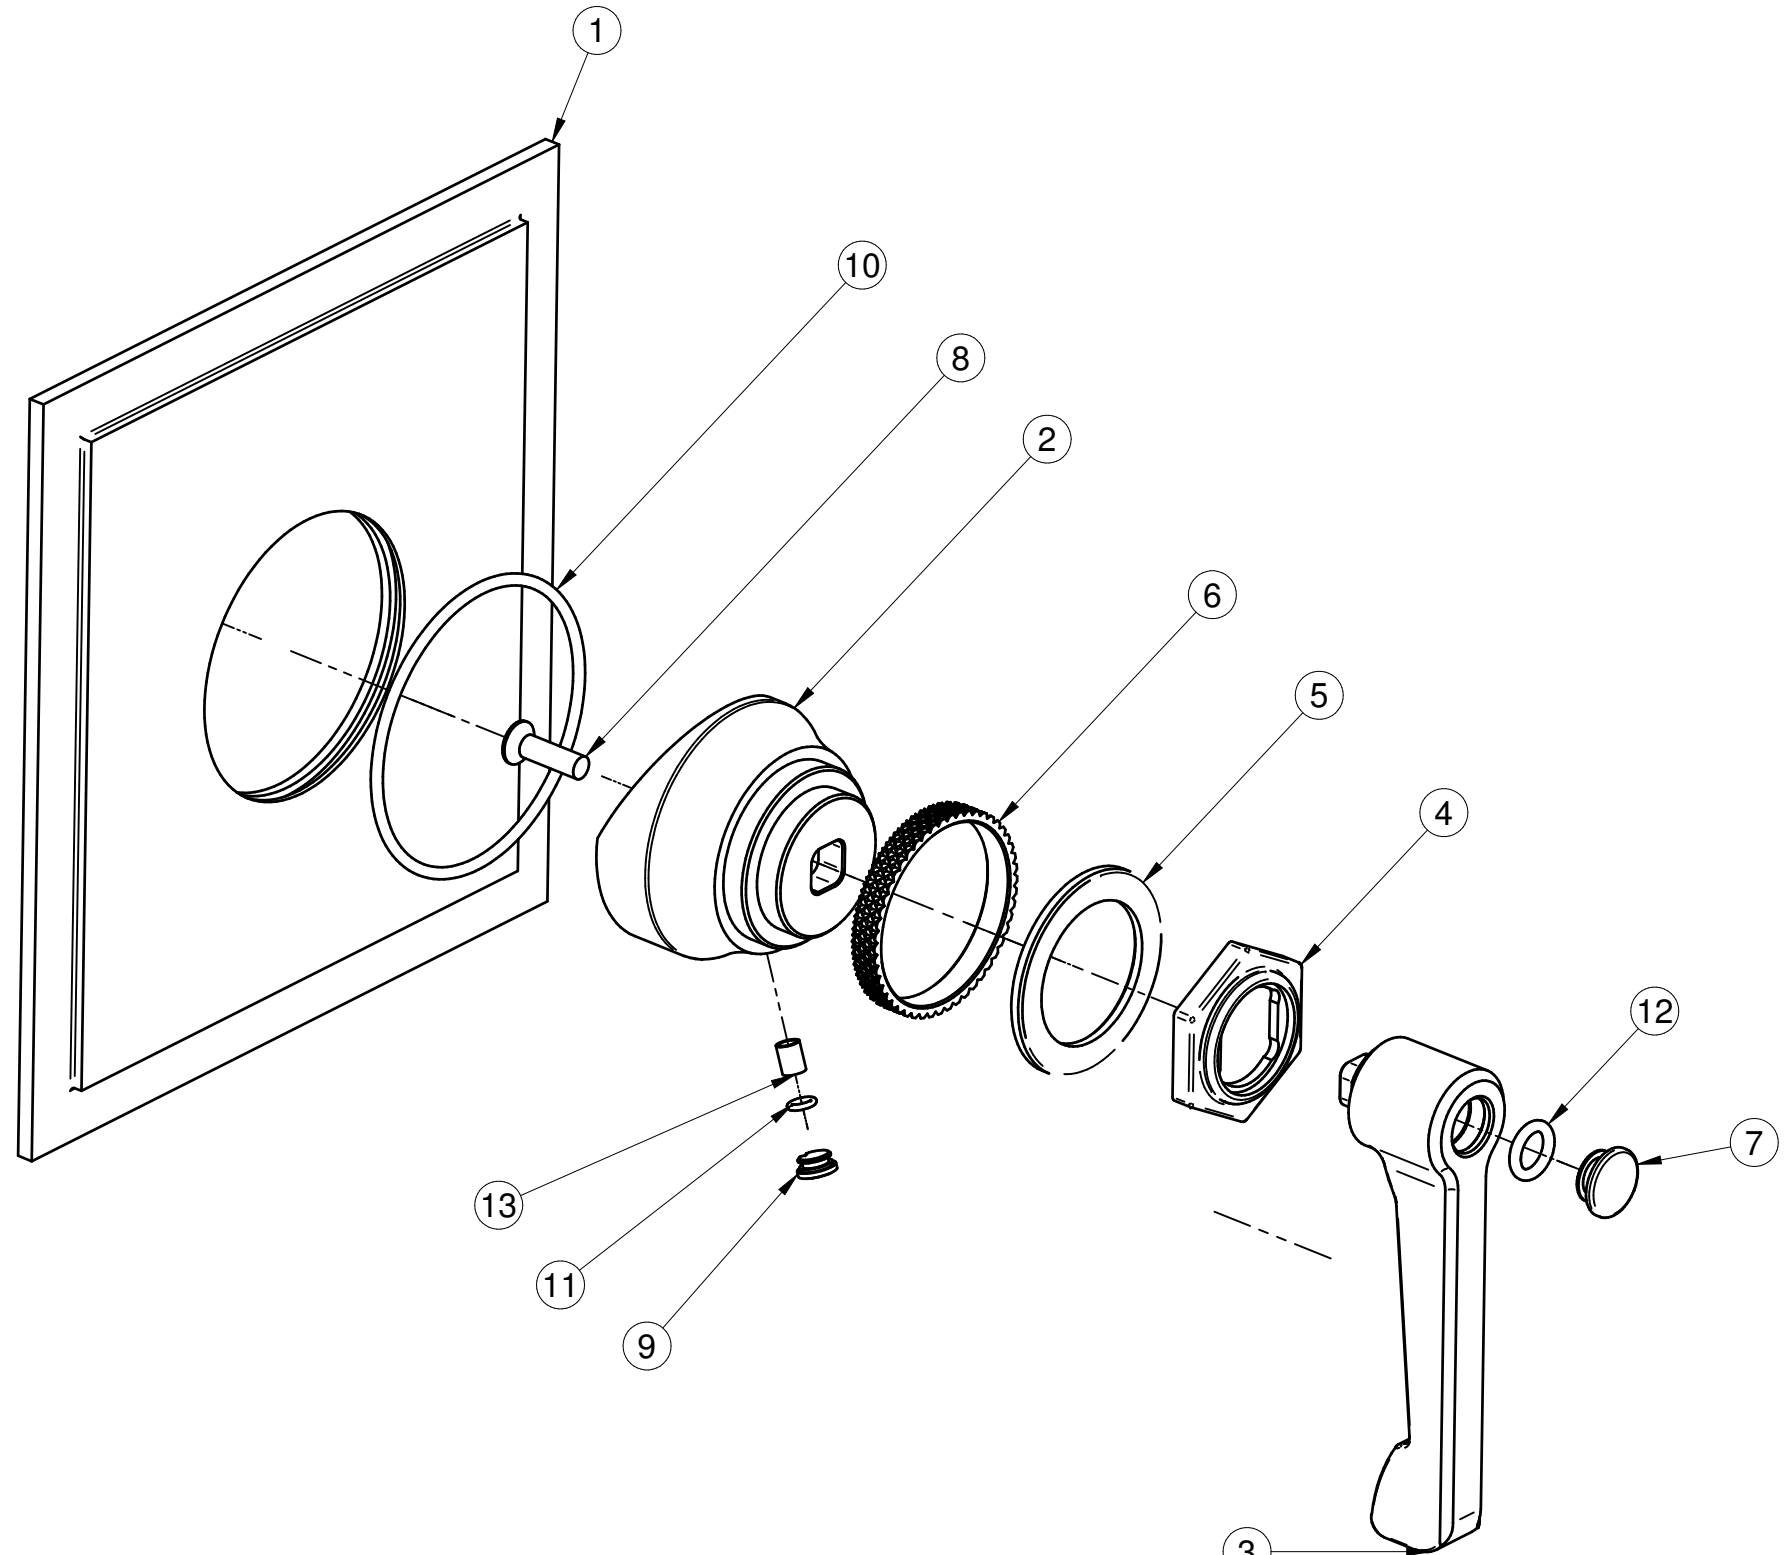

E-7045-60N-T

VIGNOLA Series

E-7006
2394000

GRAFF[®]
CUTTING EDGE DESIGN