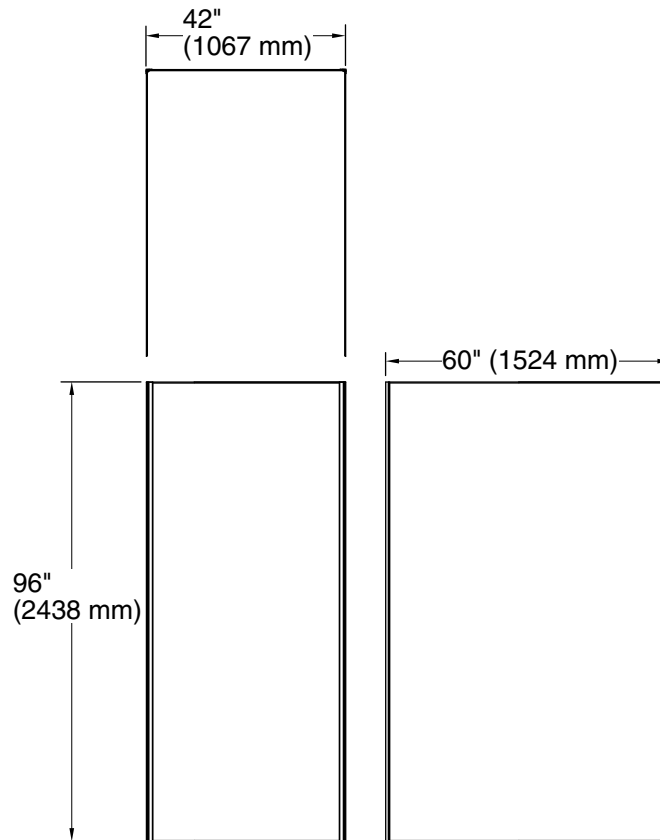

### Features

- Includes two 42" x 96" walls, one 60" x 96" wall, and two 96" corner joints.
- No need to install trim. Factory-installed edge provides a finished look for walls.
- Joint system hides caulk and silicone, leaving fewer places for mold to grow and simplifying cleaning.
- Coordinates with Choreograph shower accessories and storage (sold separately).

### Installation

- In-field trimmable.
- Adheres to water-resistant wallboard.
- For a 60" x 42" x 96" three-wall alcove or smaller.
- Intended for following use – residential (single family & multifamily) and hotel guest rooms.

### Included Components

Product consists of:

K-97604 60"x96" Wall Panel  
 K-97602 42"x96" Wall Panel  
 K-97602 42"x96" Wall Panel  
 K-97635 96" Corner Joint

### Technical Information

All product dimensions are nominal.

Installation: Three-wall alcove

Material Thickness: 3/16" (5 mm)