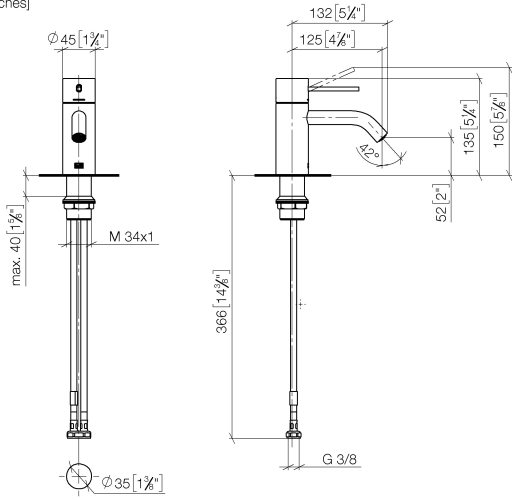

META META SLIM Single-lever basin mixer without pop-up waste - Brushed Dark Platinum

META

33 526 662

- 125mm projection
- fixed spout
- circular, air-enriched flow
- height of mixer 134 mm
- height up to aerator 52 mm
- hole diameter 35 mm
- 2x screw-in M 8 x 1 pressure hose, leak-tested
- max. flow 5.7 l/min
- lead-free
- This product can help a building meet the requirements of Green Building Rating Systems, e.g. LEED®, BREEAM®, DGNB
- WRAS 2003051

	Brushed Dark Platinum	33 526 662-99
	Chrome	33 526 662-00
	Brushed Platinum	33 526 662-06
	Dark Chrome	33 526 662-19
	Light Gold	33 526 662-26
	Brushed Light Gold	33 526 662-27
	Brushed Durabronze (23kt Gold)	33 526 662-28
	Matte Black	33 526 662-33
	Brushed Bronze	33 526 662-42
	Brushed Champagne (22kt Gold)	33 526 662-46
	Champagne (22kt Gold)	33 526 662-47
	Brushed Chrome	33 526 662-93

META META SLIM Single-lever basin mixer without pop-up waste - Brushed Dark Platinum

META

33 526 662
mm [inches]

Flow rate chart

META META SLIM Single-lever basin mixer without pop-up waste - Brushed Dark Platinum

META

33 526 662

Product version from 9/1/2021

Parts for other finishes can be found here: [Chrome](#)

META META SLIM Single-lever basin mixer without pop-up waste - Brushed
Dark Platinum

META

33 526 662

Spare parts list