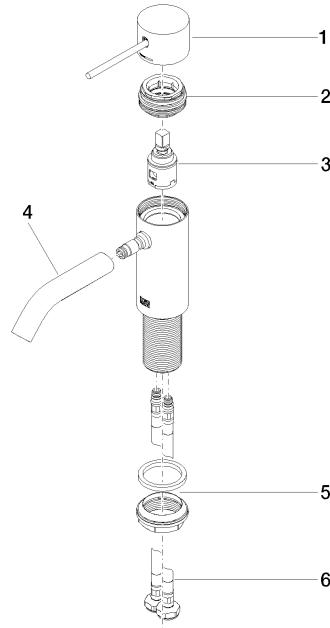

META META SLIM Single-lever basin mixer without pop-up waste - Brushed Dark Platinum

META

33 526 662

- 125mm projection
- fixed spout
- circular, air-enriched flow
- height of mixer 134 mm
- height up to aerator 52 mm
- hole diameter 35 mm
- 2x screw-in M 8 x 1 pressure hose, leak-tested
- max. flow 5.7 l/min
- lead-free
- This product can help a building meet the requirements of Green Building Rating Systems, e.g. LEED®, BREEAM®, DGNB
- WRAS 2003051

META META SLIM Single-lever basin mixer without pop-up waste - Brushed Dark Platinum

META

33 526 662
mm [inches]

Flow rate chart

META META SLIM Single-lever basin mixer without pop-up waste - Brushed Dark Platinum

META

33 526 662

Product version from 9/1/2021

Parts for other finishes can be found here: [Chrome](#)

META META SLIM Single-lever basin mixer without pop-up waste - Brushed
Dark Platinum

META

33 526 662

Spare parts list