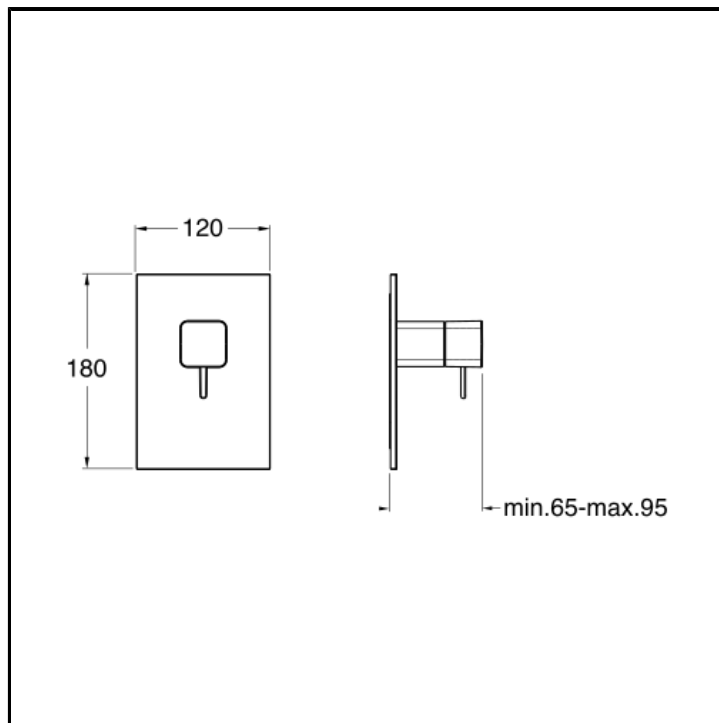

CRIKG686

Shower mixer external parts for CRICS535 with metal plate

FINITURE

 Chrome

CHARACTERISTICS

-

COMMAND

- Monocontrol