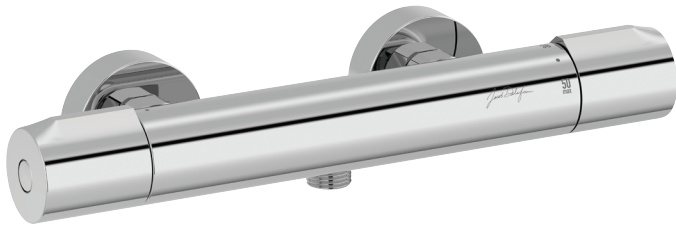

E24394

Collection: MÉTRO

Finish*:

CP - Chrome

BL - Noir mat

Main features:

Features

- MATERIAL: Brass
- TYPE: Single-lever
- HOLE CONFIGURATION: 150 ± 15
- SINGLE-LEVER TAP: THERMOSTATIC
- SAFETY STOP: 37°C
- WARM BODY: Yes
- FINISH GUARANTEE: 10 years

Consumer benefits

- MINIMALIST LINES: Delicate design blends harmoniously with all bathroom styles and matches all the ranges.
- ENHANCED NO-SCALD SAFETY: Maximum temperature 50°C and water automatically shuts off in case cold water is cut off.
- WARM BODY SAFETY: Hot water passageways are insulated at the rear of the mixer to avoid the risk of getting burned on the surface coming into contact with the skin.
- PRACTICAL FOR DAILY USE: Ergonomic handle with built-in diverter for easy adjustment, even with wet or soapy hands.
- OPTIONAL SPACE SAVING SHELF: Add a textured, anti-slip shelf for daily items. Easy to mount and remove for cleaning. Order with E24315-NF or standard on E21767
- COMFORT : Thermostatic cartridge with extra-fast control ensuring constant water temperature, highly-accurate adjustment and selected temperature reached rapidly. Stop indicates comfort temperature (37°C).
- GUARANTEE OF HIGH QUALITY: Polished chrome finish guaranteed 10 years. Mechanisms guaranteed 5 years. Metal handles.

Installation benefits

- HOT WATER HEATER COMPATIBILITY: Compatible with all water heaters of at least 18 kW.

Optional products

- E24315: Anti-slip shelf

Technical drawing

Product Specification: Single-lever thermostatic wall-mount shower mixer. E24394. Collection: MÉTRO. MATERIAL: Brass. INSTALLATION TYPE: 2 holes. TYPE: Single-lever. CONNECTION: With connectors and wall escutcheons. HOLE CONFIGURATION: 150 ± 15. WATER/ENERGY-SAVING: WATER-SAVING. SINGLE-LEVER TAP: THERMOSTATIC. INSTALLATION TYPE: 2 holes. SAFETY STOP: 37°C. MAXIMUM TEMPERATURE: 50°C. WARM BODY: Yes. MECHANISM GUARANTEE: 5 years. FINISH GUARANTEE: 10 years.