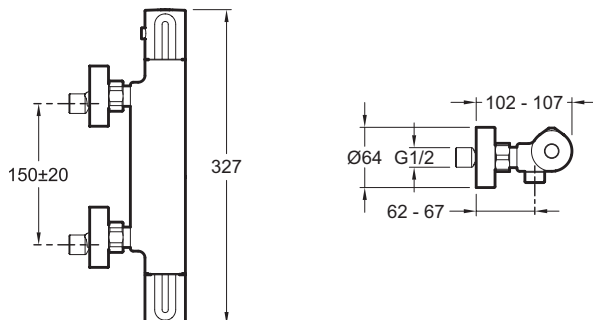

E24394

Collection: MÉTRO

Finish*:

CP - Chrome

BL - Noir mat

Main features:

Features

- MATERIAL: Brass
- TYPE: Single-lever
- HOLE CONFIGURATION: 150 ± 15
- SINGLE-LEVER TAP: THERMOSTATIC
- SAFETY STOP: 37°C
- WARM BODY: Yes
- FINISH GUARANTEE: 10 years

Installation benefits

- HOT WATER HEATER COMPATIBILITY: Compatible with all water heaters of at least 18 kW.

Optional products

- E24315: Anti-slip shelf

Technical drawing

Product Specification: Single-lever thermostatic wall-mount shower mixer. E24394. Collection: MÉTRO. MATERIAL: Brass. INSTALLATION TYPE: 2 holes. TYPE: Single-lever. CONNECTION: With connectors and wall escutcheons. HOLE CONFIGURATION: 150 ± 15. WATER/ENERGY-SAVING: WATER-SAVING. SINGLE-LEVER TAP: THERMOSTATIC. INSTALLATION TYPE: 2 holes. SAFETY STOP: 37°C. MAXIMUM TEMPERATURE: 50°C. WARM BODY: Yes. MECHANISM GUARANTEE: 5 years. FINISH GUARANTEE: 10 years.