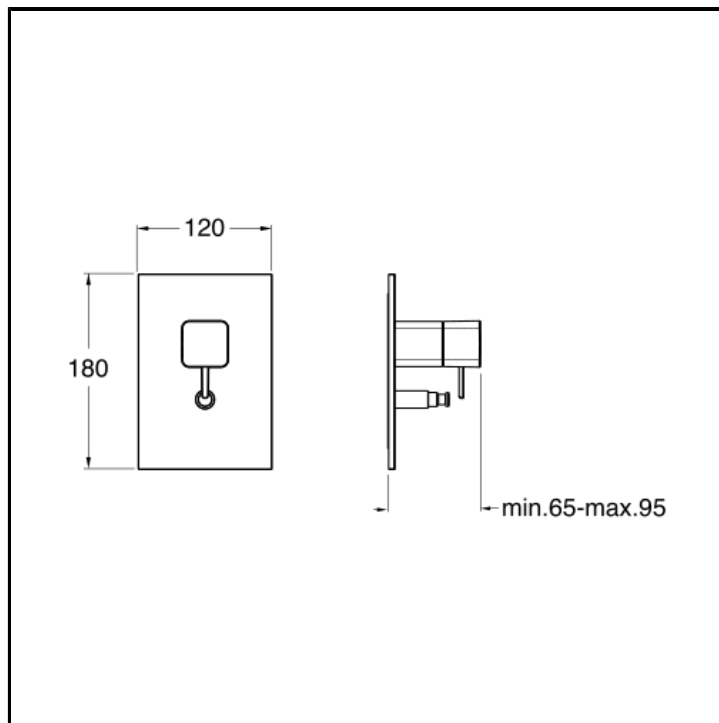

# CRIKG689

Bath/shower mixer external parts for CRICS535 with 2 outlet diverter and metal plate