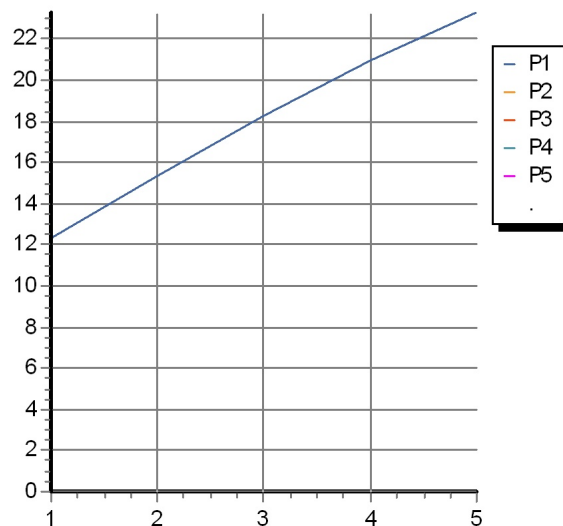

## CLOSER

Z92176 Portate / Flowrates (lt/min)

PRESSIONE PRESSURE	1 BAR	2 BAR	3 BAR	4 BAR	5 BAR
P1 BOCCA VASCA WALL SPOUT	12,3	15,3	18,3	21	23,3
P2					
P3					
P4					
P5					

## CLOSER

Z92176 Pesì e Misure / Weights and Sizes

Peso ( Kg ) Weight ( lb )	0,90 ( Kg )	1,98 ( lb )
Volume test ( dc3 ) - ( in3 )	1,98 ( dc3 )	120,83 ( in3 )
h ( mm ) - ( in )	80,00 ( mm )	3,15 ( in )
L1 ( mm ) - ( in )	105,00 ( mm )	4,13 ( in )
L2 ( mm ) - ( in )	235,00 ( mm )	9,25 ( in )