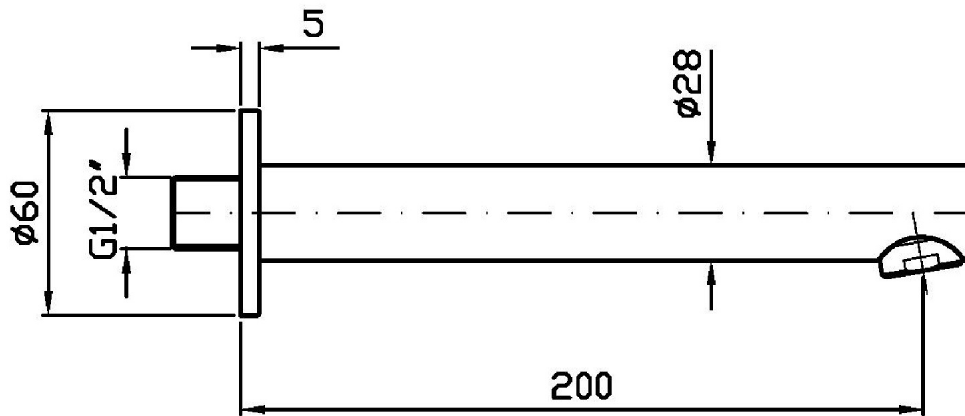

## CLOSER

Z92176

Bocca di erogazione. / Wall spout.

Bocca di erogazione L. 200 mm.

Wall spout L. 200 mm.

## CLOSER

Z92176

Disegno Complessivo / Overall Drawing

## CLOSER

Z92176 Pesì e Misure / Weights and Sizes

Peso ( Kg ) Weight ( lb )	0,90 ( Kg )	1,98 ( lb )
Volume test ( dc3 ) - ( in3 )	1,98 ( dc3 )	120,83 ( in3 )
h ( mm ) - ( in )	80,00 ( mm )	3,15 ( in )
L1 ( mm ) - ( in )	105,00 ( mm )	4,13 ( in )
L2 ( mm ) - ( in )	235,00 ( mm )	9,25 ( in )