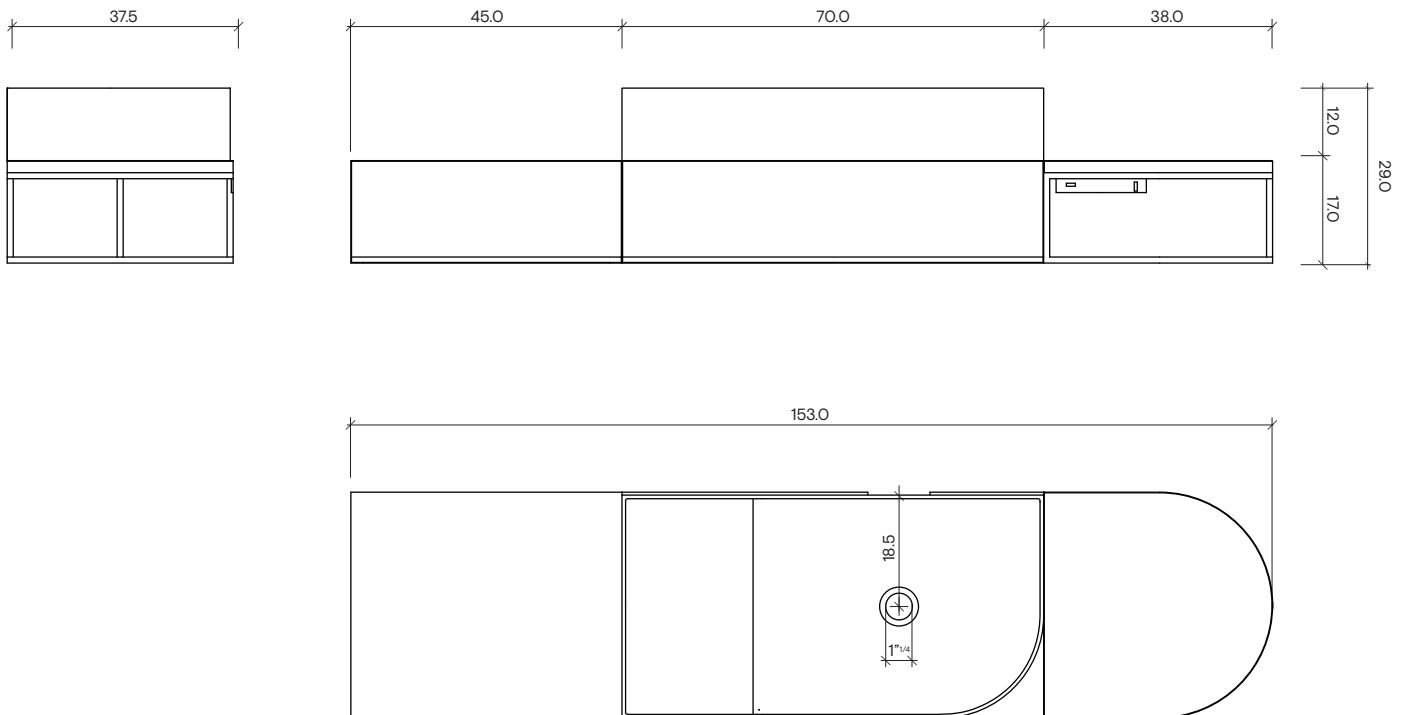

NOUVEAU

EXNOU70DXNOU - EXNOUDS70NE/BI - EXNOUD45NE/BI - EXNOUSHTNE/CAL

DESIGN BY

Bernhardt & Vella

DESCRIPTION

EXLAV70DXNOU washbasin
EXNOUSHTNE/CAL wall mounted shelf with marble
EXNOUDS70NE/BI drawer with space for syphon
EXNOUD45 NE/BI drawer

MODULE DIMENSION

153 x 37.5 x h 19

MATERIAL

Lacquered MDF
Matt varnished metal
Calacatta Vagli marble
LivingTec®

COLORS

- White - RAL 9016
- Black - RAL 9004

NOUVEAU

EXNOU70DXNOU - EXNOUDS70NE/BI - EXNOUD45NE/BI - EXNOUSHTNE/CAL

DESIGN BY

Bernhardt & Vella

DESCRIPTION

EXLAV70DXNOU washbasin
EXNOUSHTNE/CAL wall mounted shelf with marble
EXNOUDS70NE/BI drawer with space for syphon
EXNOUD45 NE/BI drawer

MODULE DIMENSION

153 x 37.5 x h 19