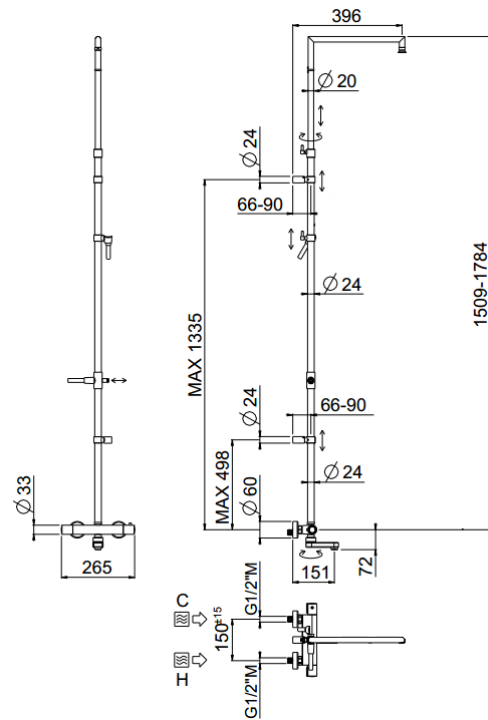

Rigoletto Square telescopic tub

Rigoletto Square telescopic tub single shower column
00-0860Q-CR

TECHNICAL INFORMATION

Telescopic shower column including exposed thermostatic mixer with diverter and swinging spout, turning bar with 2 adjustable mountings. Without shower and hand shower. Smooth double anti-torsion PVC flexible hose, cm 150. CHROME

Flow rate:
x rubinetto

FEATURES

Tub spout

double anti-torsion

adjustable telescopic shower column

Rigoletto adjustable spout

PICTURE

TECHNICAL DRAWING

SPARE PARTS

ORIC031
T°

ORIC032
2 vie / ways

FINISHINGS