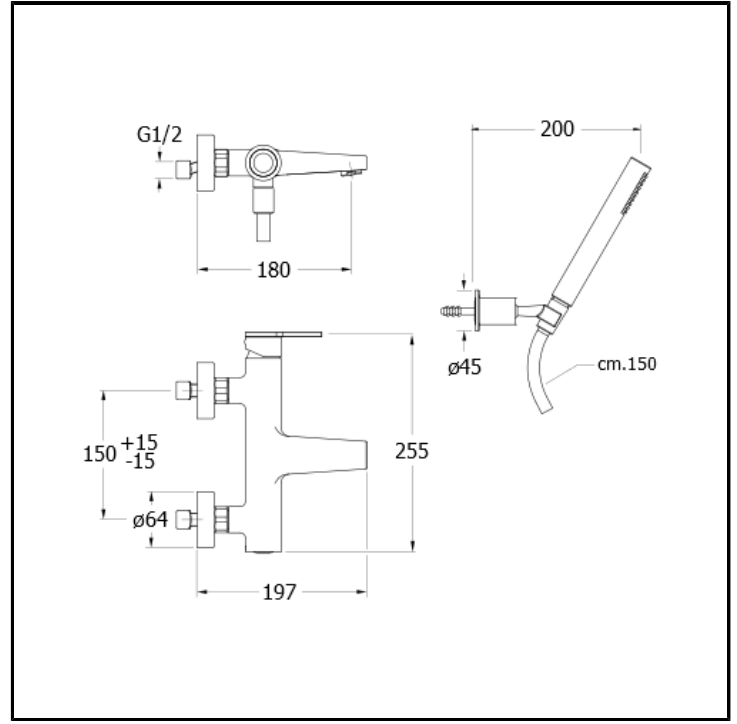

# CRIDI101

■ CRISTINA  
RUBINETTERIE

External bath mixer with LONG LIFE flexible hose and adjustable anti-lime hand shower