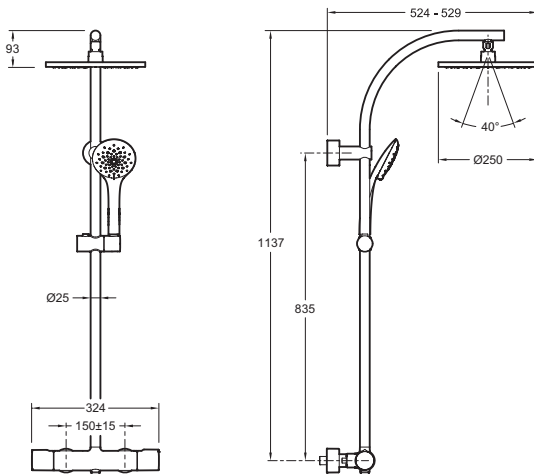

E32851

Collection: AMÉLIE

Finish*:

CP - Chrome

Main features:

Features

- DIMENSIONS: 60.30 x 32.20 x 112.70 cm
- MATERIAL: Metal
- SHOWER TAPS-WATER/ENERGY SAVING: Water-saving
- SINGLE-LEVER TAPS: Thermostatique
- SHOWER FIXTURE - SHOWERHEAD SHAPE: Ronde
- SHOWER TAPS-SAFETY STOP: 37°C
- SHOWER TAPS-HANDSHOWER FLOW: 10 l/mn
- NUMBER OF SPRAYS: 4
- WEIGHT: 5.5 kg
- INSTALLATION TYPE: Wall-mount
- WITH OR WITHOUT BRASSWARE: WITH FITTINGS
- SHOWER TAPS-CLASSIFICATION: THERMOSTATIC
- SHOWER TAPS-DIVERTER: Integrated
- SHOWER TAPS-MAXIMUM TEMPERATURE: 50°C
- HOSE TYPE: Smooth, anti-twist metal look

Consumer benefits

- WATER EFFICIENCY: Maximum flow rate 10 L/min but with optimal comfort
- SHOWERING ENJOYMENT: Showerhead offering excellent body coverage. Multi-spray handshower.
- COMFORT: Showerhead Ø 250 mm for comfortable water coverage.
- MAXIMUM SAFETY: Maximum temperature blocked at 50°C
- SIMPLE FUNCTIONALITY: Diverter built into flow handle

Technical drawing

Product Specification: Thermostatic shower column. E32851. Collection: AMÉLIE. DIMENSIONS: 60.30 x 32.20 x 112.70 cm. WEIGHT: 5.5 kg. MATERIAL: Metal. INSTALLATION TYPE: Wall-mount. SHOWER TAPS-WATER/ENERGY SAVING: Water-saving. WITH OR WITHOUT BRASSWARE: WITH FITTINGS. SINGLE-LEVER TAPS: Thermostatique. SHOWER TAPS-CLASSIFICATION: THERMOSTATIC. SHOWER FIXTURE - SHOWERHEAD SHAPE: Ronde. SHOWER TAPS-DIVERTER: Integrated. SHOWER TAPS-SAFETY STOP: 37°C. SHOWER TAPS-MAXIMUM TEMPERATURE: 50°C. SHOWER TAPS-HANDSHOWER FLOW: 10 l/mn. HOSE TYPE: Smooth, anti-twist metal look. NUMBER OF SPRAYS: 4.