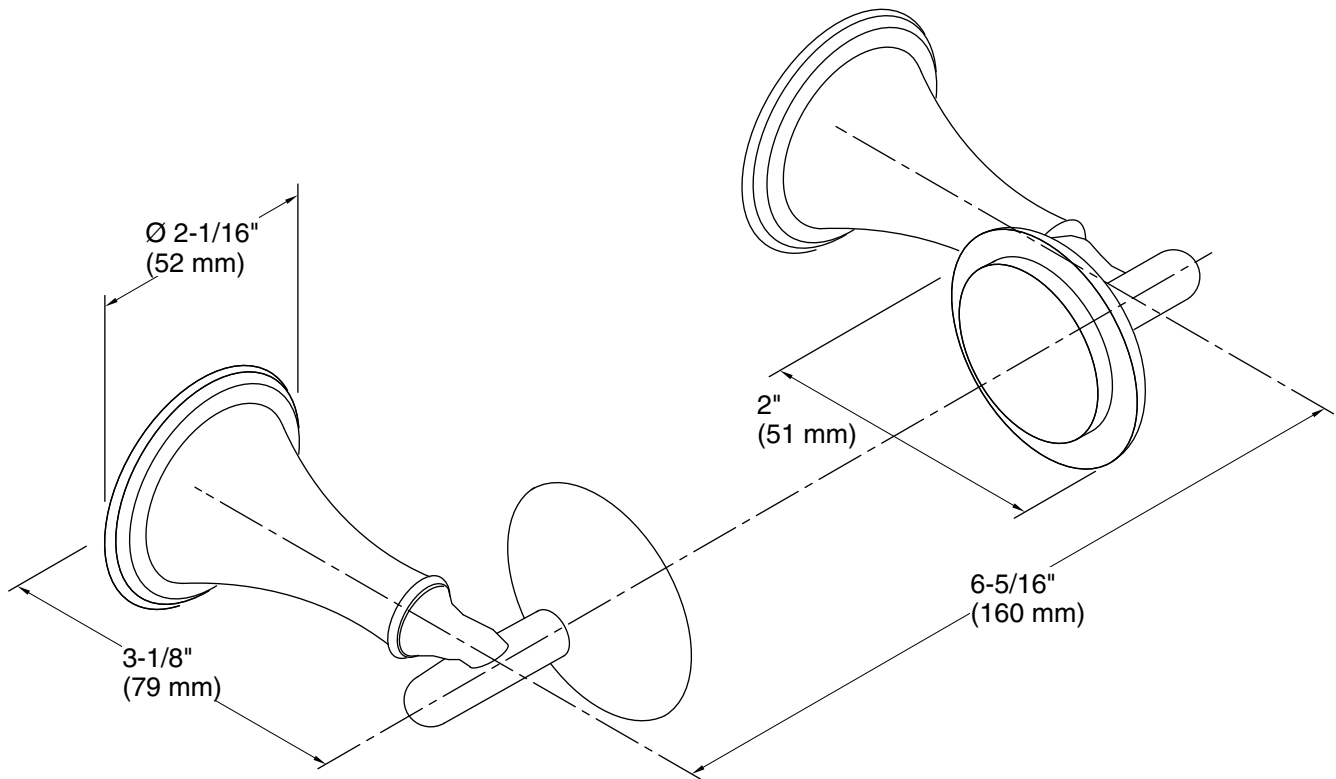

Features

- Coordinates with Finial Traditional faucets and accessories.

Material

- Premium metal construction for durability and reliability.
- KOHLER finishes resist corrosion and tarnishing.

Installation

- Installation template and tools included.

Recommended Products/Accessories

K-23723 Faucet cleaner

Included Components

Additional Components:

Installation hardware

Codes/Standards

None Applicable

Technical Information

All product dimensions are nominal.

Material: Metal

Notes

Install this product according to the installation guide.