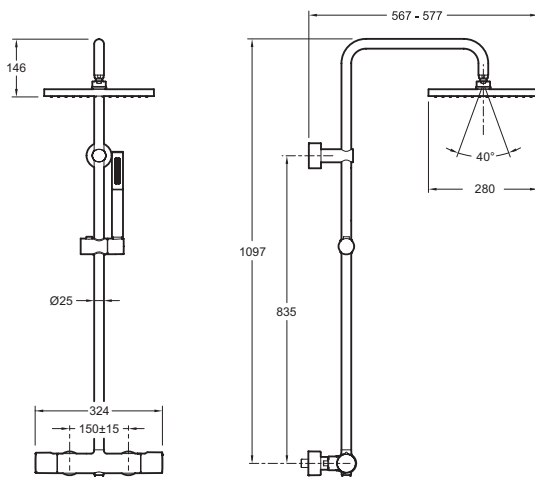

E32850

Collection: BRIGITTE

Finish*:

CP - Chrome

Main features:

Features

- **WEIGHT:** 5.9 kg
- **INSTALLATION TYPE:** Wall-mount
- **MATERIAL:** Metal
- **SHOWER TAPS-CLASSIFICATION:** Thermostatic

Consumer benefits

- **WATER EFFICIENCY:** Flow control inside the showerhead and handshower (10 L/min)
- **ELEGANT, COMFORTABLE HANDSHOWER:** All-chrome stick handshower, no cursor, with classic spray and targeted spray.
- **XXL SHOWERHEAD:** Square showerhead 280x280mm for comfortable water coverage.
- **PRACTICAL DAILY USE:** Anti-twist hose and handshower holder that can be adjusted with one hand
- **IDEAL TEMPERATURE REACHED RAPIDLY:** Temperature variations are regulated rapidly and water reaches the right temperature rapidly.

Technical drawing

Product Specification: Thermostatic shower column. E32850. Collection: BRIGITTE. WEIGHT: 5.9 kg. MATERIAL: Metal. INSTALLATION TYPE: Wall-mount. SHOWER TAPS-CLASSIFICATION: Thermostatic.