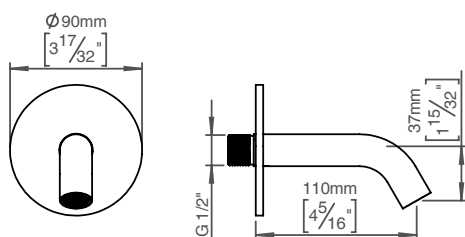

Spout 115 mm

Qtoo collection

Product 115mm projection, Ø90mm, satin finish.

Tender text QTOO collection, spout, 4 17/32"-115mm, projection, rose diameter 3 1/2"-90mm. Manufactured in the highest quality marine grade, AISI 316 stainless steel, protecting against high levels of corrosion. 20 year warranty.

Product specification Spout projection: 115mm - 4 17/32"
Fixed spout
Spout diameter: Ø22mm - 7/8"
Built in aerator
Rose diameter: Ø80mm - 3 5/32"
1/2" connection
Max. Water flow rate: 5L - 1,3gpm
Spare flow aerator included
Lead free compliant
Material: Marine grade AISI 316 stainless steel
[20-year warranty (5 years for coated items)](#)