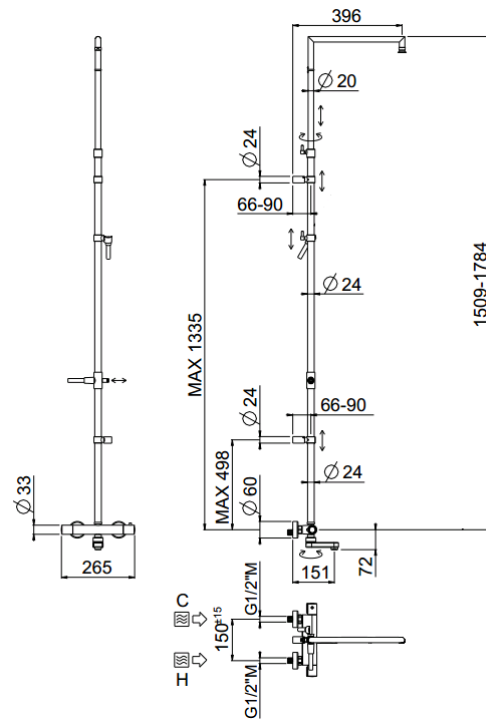

Rigoletto Square telescopic tub

Rigoletto Square telescopic tub single shower column
01-0860Q-CR

TECHNICAL INFORMATION

Telescopic shower column including exposed mixer with diverter and swinging spout, turning bar with 2 adjustable mountings. Without shower and hand shower. Smooth double anti-torsion PVC flexible hose, cm 150. CHROME

Flow rate:
x rubinetto

FEATURES

Tub spout

double anti-torsion

adjustable telescopic shower column

Rigoletto adjustable spout

PICTURE

TECHNICAL DRAWING

SPARE PARTS

ORIC035
T°

ORIC032
2 vie / ways

FINISHINGS