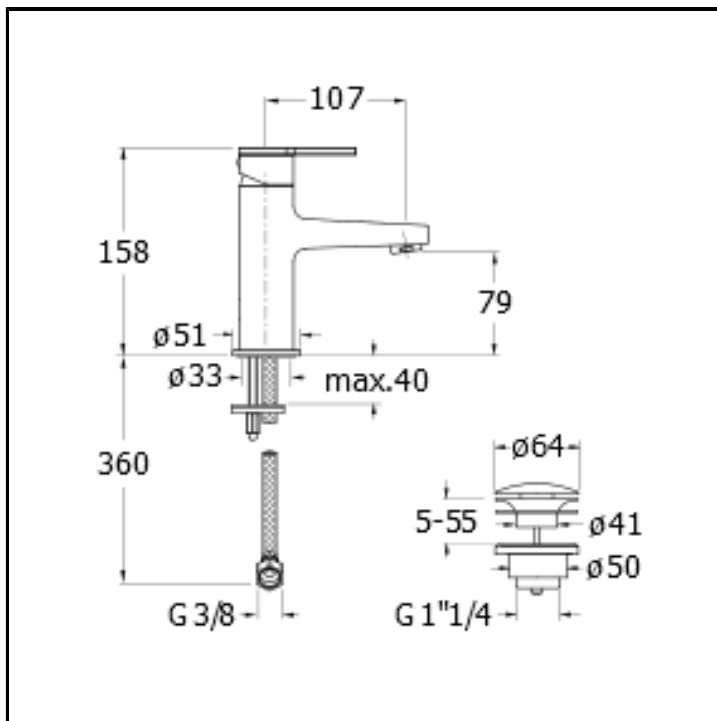

# CRIDI220

Basin mixer REGULAR with 1"1/4 Up&Down waste