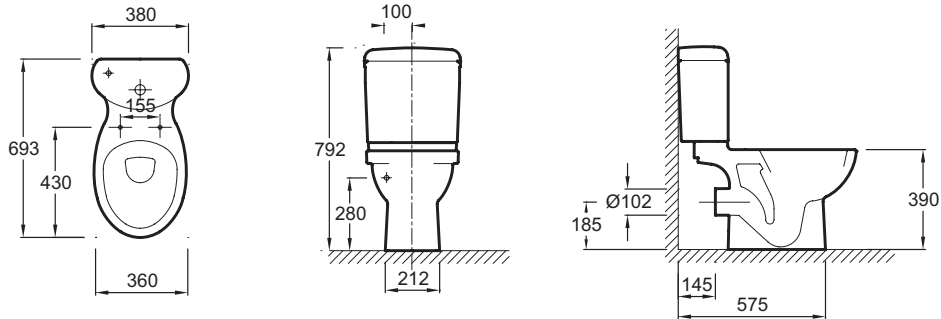

E0393LM

Collection: EKODO

Finish*:

00 - White

Main features:

Features

- DIMENSIONS: 79.50 x 38.50 cm
- MATERIAL: Ceramic
- VOLUME OF WATER: Low flush 2.6/4 L
- SEAT TYPE: Slow close - metal hinges
- QUIET MECHANISM: Class 1
- SEAT MATERIAL: Thermoset
- SEAT GUARANTEE: 2 years
- PACKAGING: 1 box
- WEIGHT: 37 kg
- INSTALLATION TYPE: Floor-standing
- RIM TYPE: Open (traditional)
- FLUSH MECHANISM: 2.6/4L
- SEAT : Yes
- CERAMIC GUARANTEE: 10 years
- MECHANISM GUARANTEE: 2 years

Consumer benefits

- WATER EFFICIENCY: Water-saving 2.6/4L flush
- MECHANISM: Complete factory-fitted cistern

Technical drawing

Product Specification: Floor WC pack. E0393LM. Collection: EKODO. DIMENSIONS: 79.50 x 38.50 cm. WEIGHT: 37 kg. MATERIAL: Ceramic. INSTALLATION TYPE: Floor-standing. VOLUME OF WATER: Low flush 2.6/4 L. RIM TYPE: Open (traditional). SEAT TYPE: Slow close - metal hinges. FLUSH MECHANISM: 2.6/4L. QUIET MECHANISM: Class 1. SEAT : Yes. SEAT MATERIAL: Thermoset. CERAMIC GUARANTEE: 10 years. SEAT GUARANTEE: 2 years. MECHANISM GUARANTEE: 2 years. PACKAGING: 1 box.