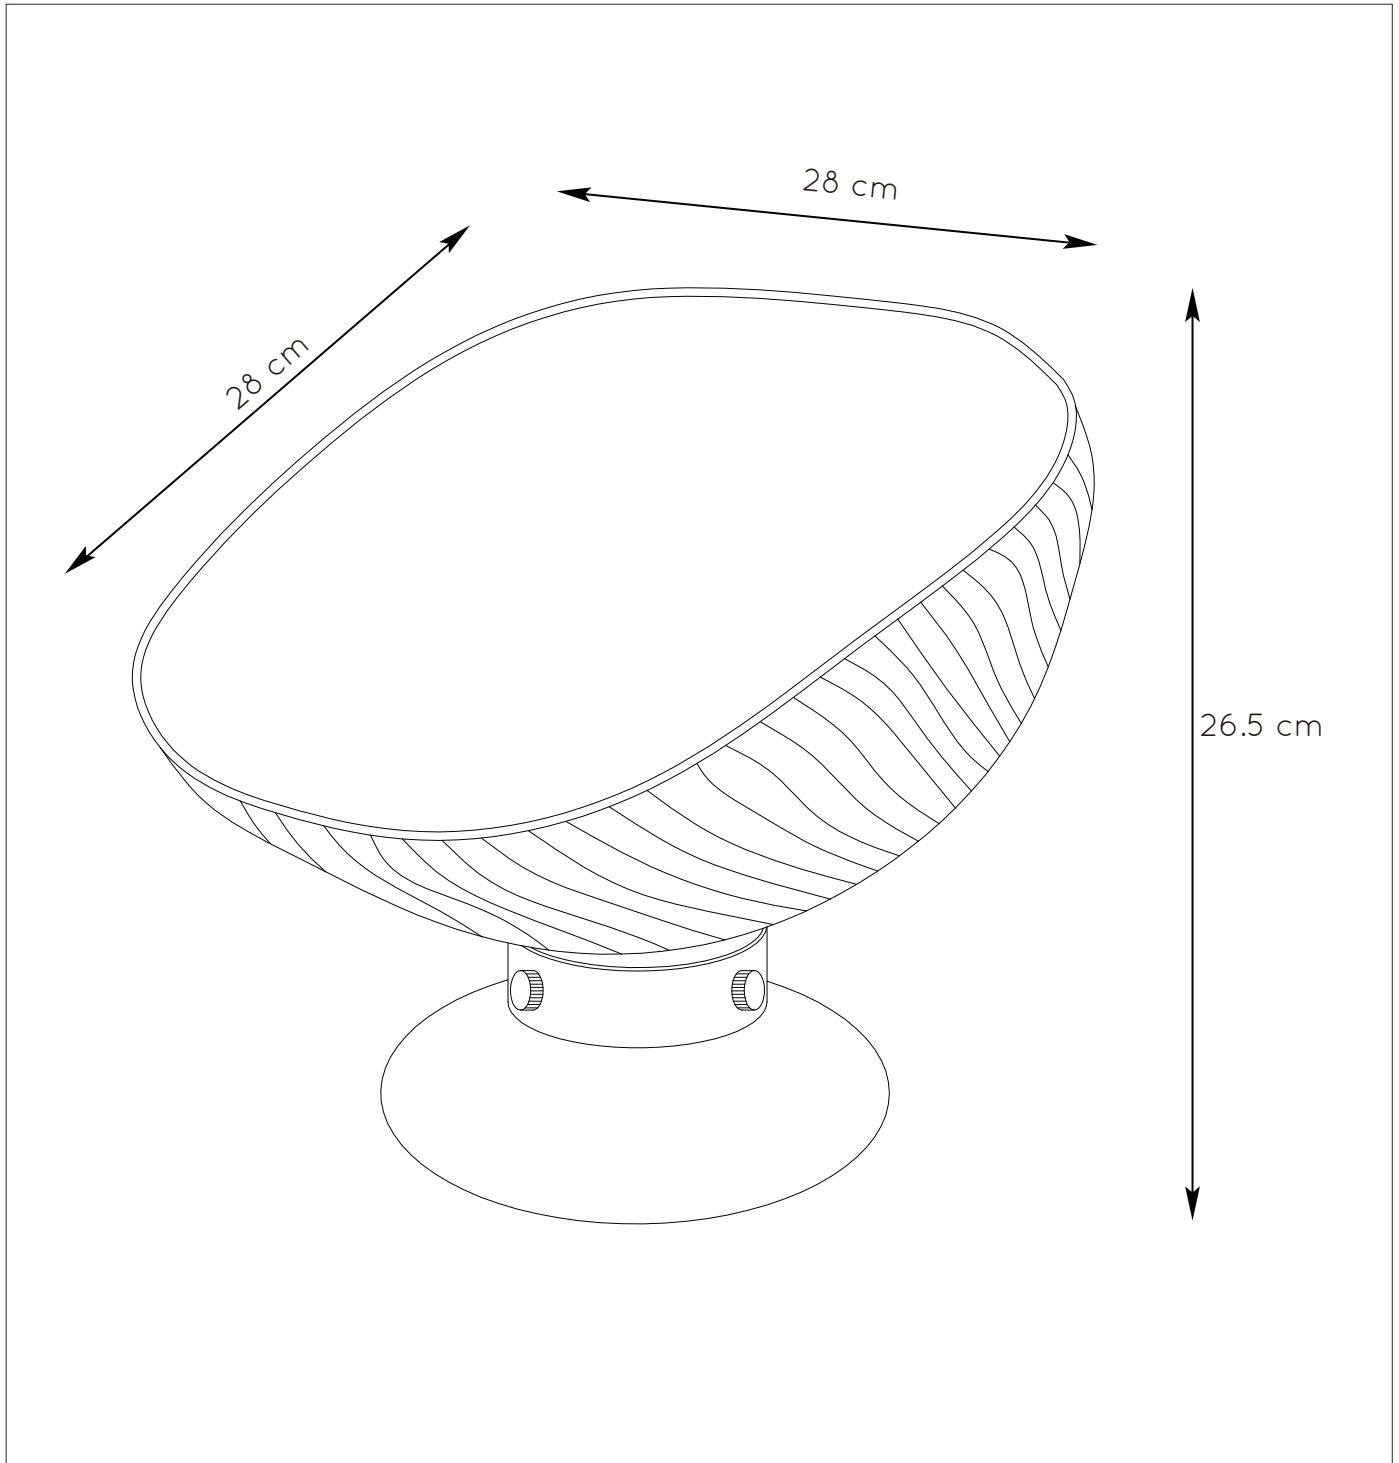

RECOMMENDED LUCIDE LIGHT SOURCE

49032/05/65
 Light source dimmable : Yes
 Light source incl. : No

General

Dimensions LxWxH : 28 cm x 28 cm x 26.5 cm
Height minimum : 26.5 cm
Height maximum : 26.5 cm
Dimensions shade LxWxH : 28 cm x 28 cm x 23.5 cm
Main material : Glass and metal
Ceiling rose material : -
Color : Green and gold and yellow brass
Style : Modern
Shape : Round
Weight : 2.6 kg
Warranty : 2 years

Product specifications

Dimmable : No
Light direction : Uplight
Adjustable in height : Not Adjustable In Height (Before Installation)
Directional : Not Directional
Cable : Yes, Cable On Product
Cable length : 150 cm
Sensor : Without Sensor
Control : Light Switch Control
IP-Class : 20
Electric class : 2
Light source including : No
Lamp socket : E27
Light source number : 1
Power requirements : 220-240V~50Hz
Bulb type & maximum wattage : E27- max.60W

For more specifications of this product please visit
www.lucide.com

GOBLETT

Item number : 03526/01/33

EAN code : 5411212031242

LUCIDE

INSTALLATION DRAWING SPECIFICATIONS