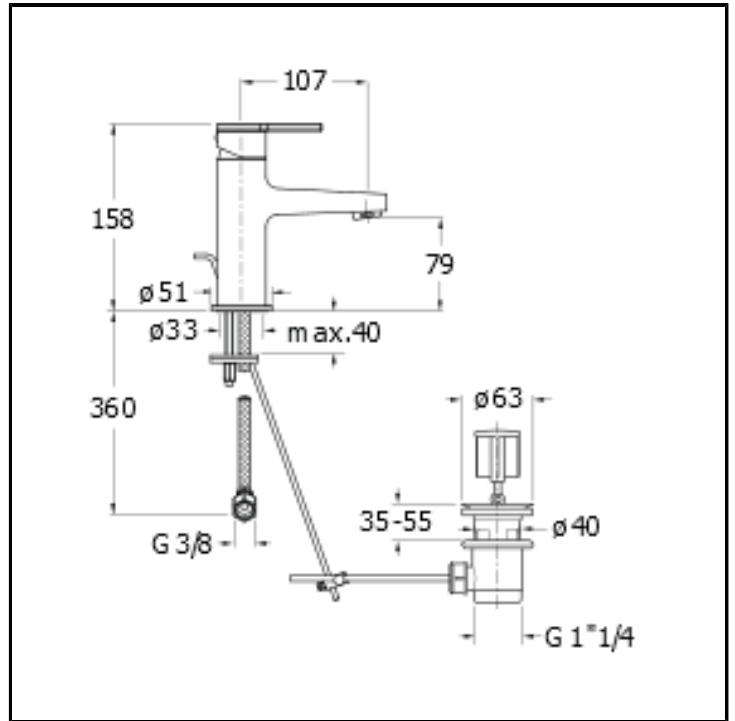

# CRIDI221

■ CRISTINA  
RUBINETTERIE

Basin mixer REGULAR with 1"1/4 waste