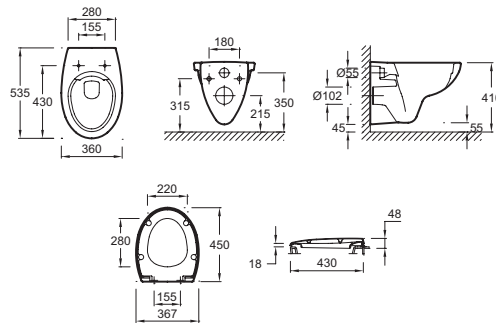

EDV114

Collection: PATIO

Finish*:

00 - Blanc

Main features:

Features

- **DIMENSIONS:** 53.50 x 36 cm
- **MATERIAL:** Ceramic
- **VOLUME OF WATER:** Standard 3/6 L
- **RIM TYPE:** Rimless

- **WEIGHT:** 15 kg
- **INSTALLATION TYPE:** Wall-hung
- **HEIGHT:** Standard
- **SUPPLIED WITH:** Thermoset seat, metal hinges E4303-00

Consumer benefits

- **EFFECTIVE RINSE:** Water is directed to the front of the bowl for optimal rinse over the sides with no splashing
- **RELIABLE:** Seat made of thermoset: Durable, resistant material (static load of 150 kg)

Installation benefits

- **FAST INSTALLATION:** Easy toilet bowl positioning for simplified tightening

Technical drawing

Product Specification: Suspended WC pack. EDV114. Collection: PATIO. DIMENSIONS: 53.50 x 36 cm. WEIGHT: 15 kg. MATERIAL: Ceramic. INSTALLATION TYPE: Wall-hung. VOLUME OF WATER: Standard 3/6 L. HEIGHT: Standard. RIM TYPE: Rimless. SUPPLIED WITH: Thermoset seat, metal hinges E4303-00.