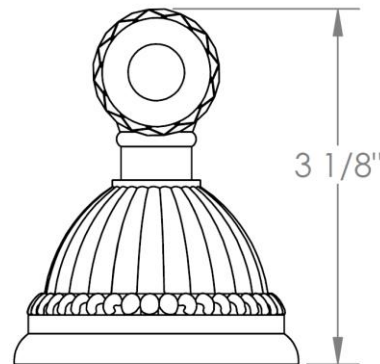

180-DT-__

Trim for Deck Mounted Valve

For use with SS-508-C, SS-508-H or SS-DD4 concealed rough

HANDLE TRIM OPTIONS

AA - VENICE

BB - GENOA

CC - POMPEI

DD - NAPLES