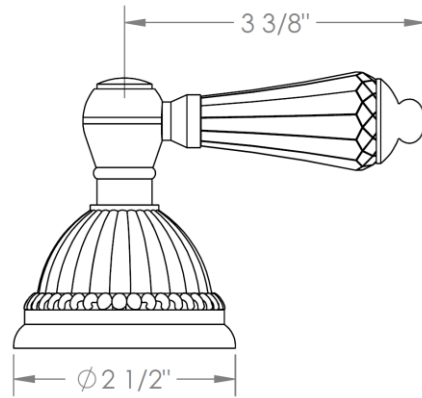

SWU - FLORENCE