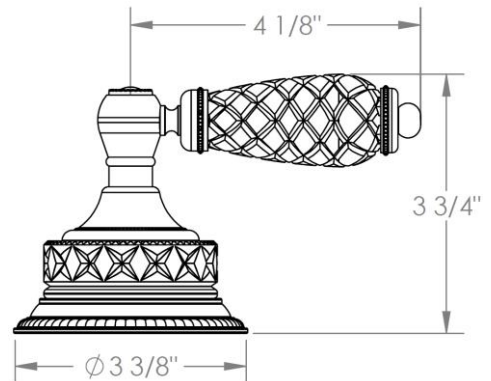

180-DT-__

Trim for Deck Mounted Valve

For use with SS-508-C, SS-508-H or SS-DD4 concealed rough

HANDLE TRIM OPTIONS

AA - VENICE

BB - GENOA

CC - POMPEI

DD - NAPLES