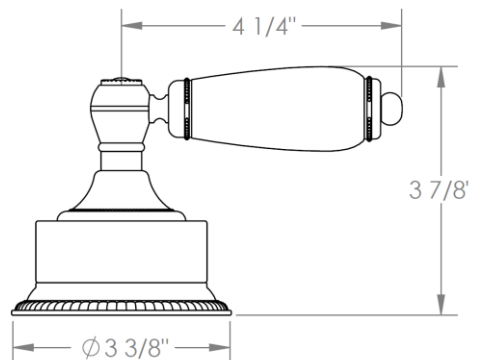

180-DT-__

Trim for Deck Mounted Valve

For use with SS-508-C, SS-508-H or SS-DD4 concealed rough

HANDLE TRIM OPTIONS

AA - VENICE

BB - GENOA

CC - POMPEI

DD - NAPLES