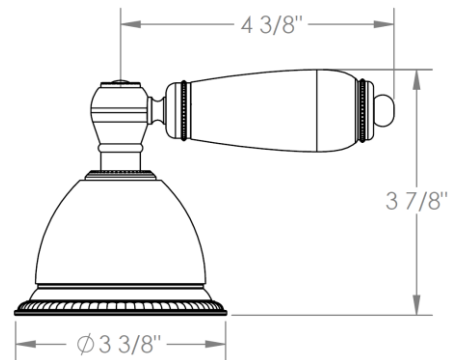

180-DT-__

Trim for Deck Mounted Valve

For use with SS-508-C, SS-508-H or SS-DD4 concealed rough

HANDLE TRIM OPTIONS

AA - VENICE

BB - GENOA

CC - POMPEI

DD - NAPLES