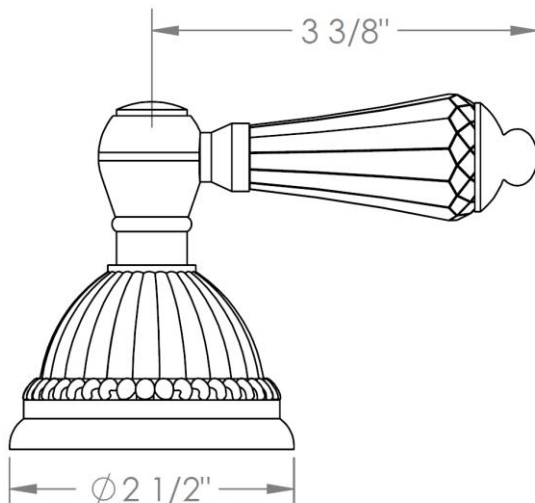

180-DT-__

Trim for Deck Mounted Valve

For use with SS-508-C, SS-508-H or SS-DD4 concealed rough

HANDLE TRIM OPTIONS

AA - VENICE

BB - GENOA

CC - POMPEI

DD - NAPLES