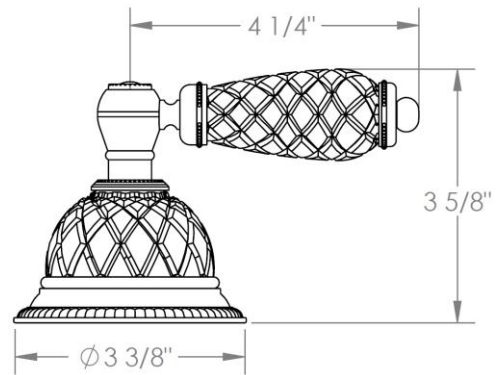

180-DT-__

Trim for Deck Mounted Valve

For use with SS-508-C, SS-508-H or SS-DD4 concealed rough

HANDLE TRIM OPTIONS

AA - VENICE

BB - GENOA

CC - POMPEI

DD - NAPLES