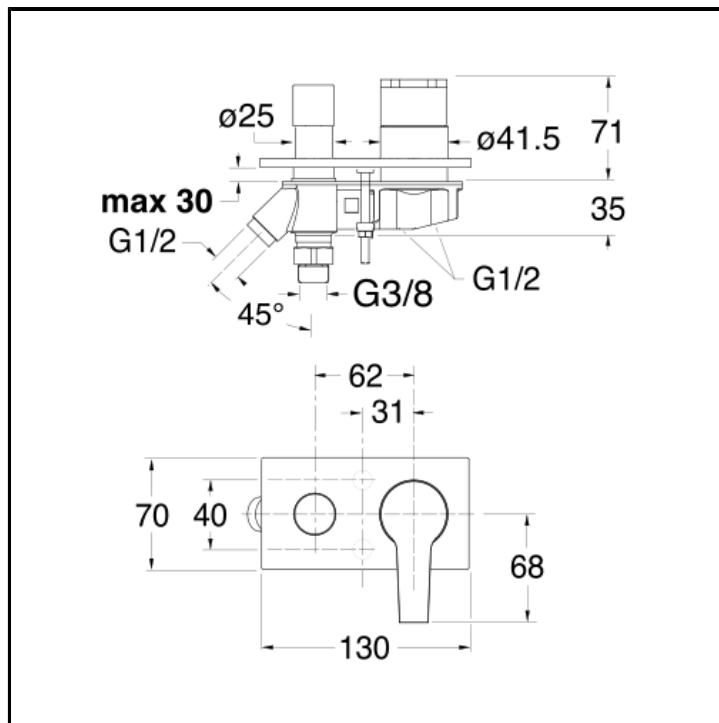

Deck mounted bath mixer with 2 outlet diverter and metal plate

FINITURE

-  White matt
-  Chrome
-  Black matt

CHARACTERISTICS

-

COMMAND

- Monocontrol

INSTALLATION

- Tub edge

TPOLOGY

-

ENVIRONMENT

- Bathroom