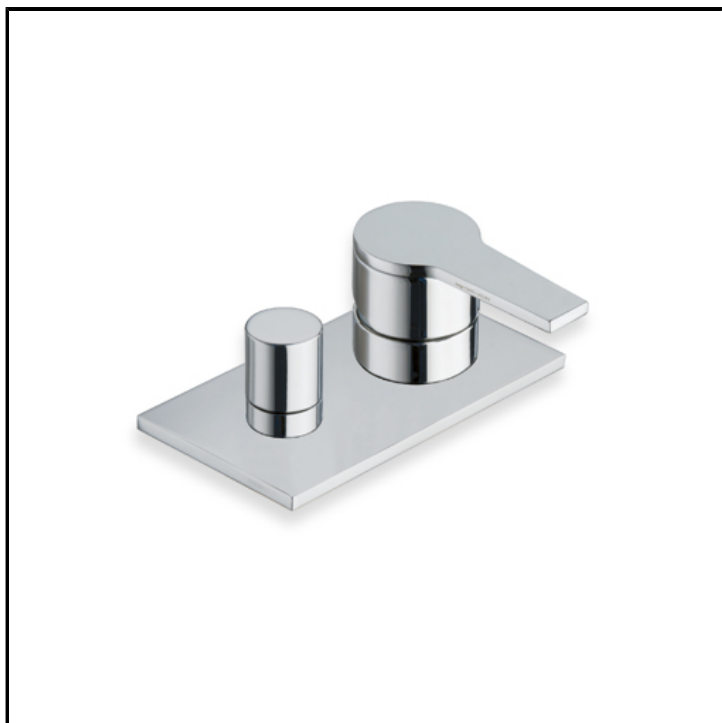

Deck mounted bath mixer with 2 outlet diverter and metal plate

FINITURE

-  White matt
-  Chrome
-  Black matt

CHARACTERISTICS

-

COMMAND

- Monocontrol

INSTALLATION

- Tub edge

TPOLOGY

-

ENVIRONMENT

- Bathroom