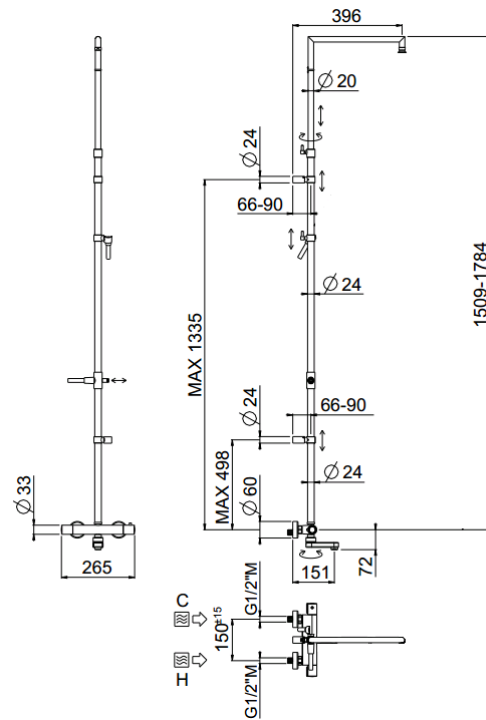

Rigoletto Square telescopic tub

Rigoletto Square telescopic tub single shower column
01-0960Q-CR

TECHNICAL INFORMATION

Telescopic shower column including exposed mixer with brass handles, diverter and swinging spout, turning bar with 2 adjustable mountings. Without shower and hand shower. Smooth double anti-torsion PVC flexible hose, cm 150. CHROME

Flow rate:
x rubinetto

FEATURES

Tub spout

double anti-torsion

adjustable telescopic shower column

Rigoletto adjustable spout

PICTURE

TECHNICAL DRAWING

SPARE PARTS

ORIC035
T°

ORIC032
2 vie / ways

FINISHINGS