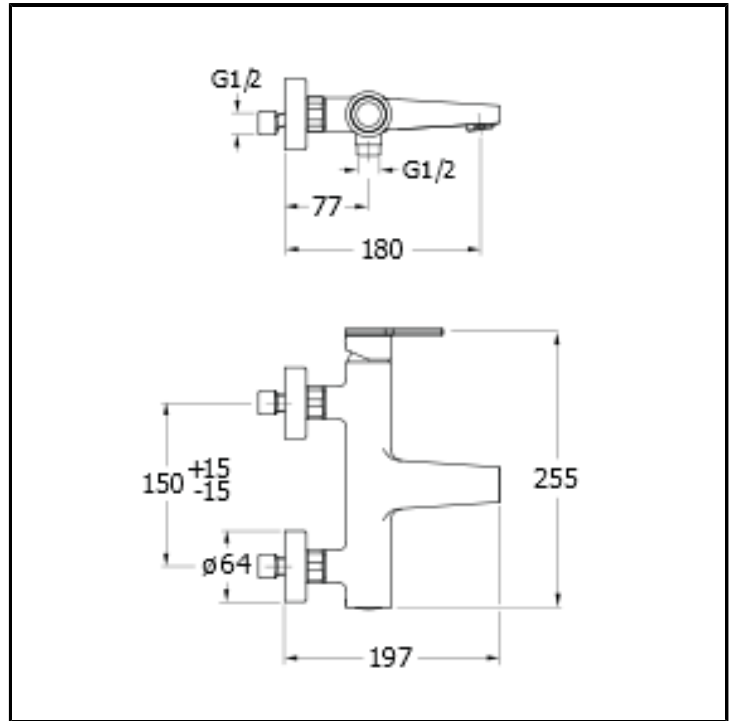

External bath mixer

FINITURE

- White matt
- Chrome
- Black matt

CHARACTERISTICS

-

FEATURES FROM TECHNOLOGIES

-
-

COMMAND