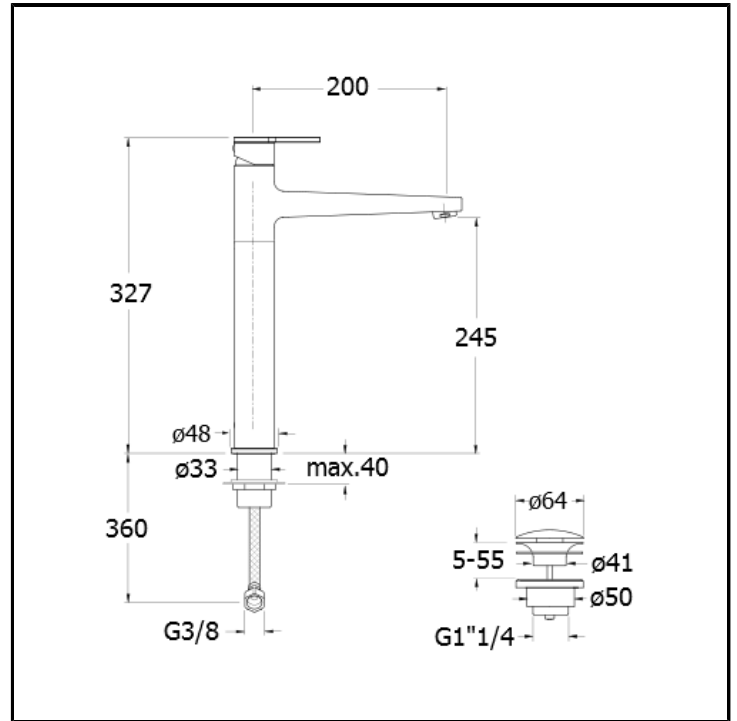

CRIDI222

CRISTINA
RUBINETTERIE

Basin mixer TALL with 1"1/4 Up&Down waste

FINITURE

- White matt
- Chrome
- Black matt

FEATURES (MODEL NAME SIDE)

- Tall

FEATURES FROM TECHNOLOGIES