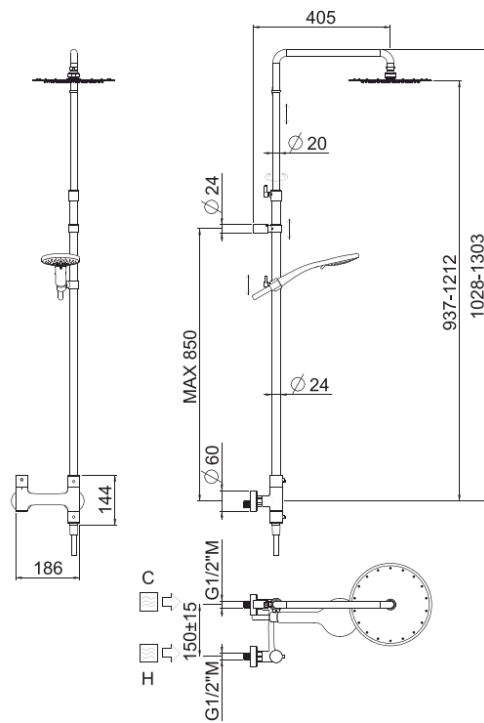

Così telescopic

Così telescopic, MySlim inspectable shower head
00-1745-N-CR

TECHNICAL INFORMATION

Bridge telescopic shower column including exposed thermostatic mixer with diverter, turning bar with adjustable mounting. Round ultra-thin shower head, Ø240, non-liming, inspectable and serviceable in chromed stainless steel. 3 jets non-liming shower in ABS. Smooth double anti-torsion PVC flexible hose, cm 150. CHROME

Flow rate:
x rubinetto

PICTURE

SPARE PARTS

ORIC020
deviazione dx
right diverter

ORIC024
deviazione sx
left diverter

ORIC013
T°

FEATURES

rain jet

central jet

side jet

Safe touch

double anti-torsion

adjustable
telescopic shower
column

inspectable
round

TECHNICAL DRAWING

FINISHINGS