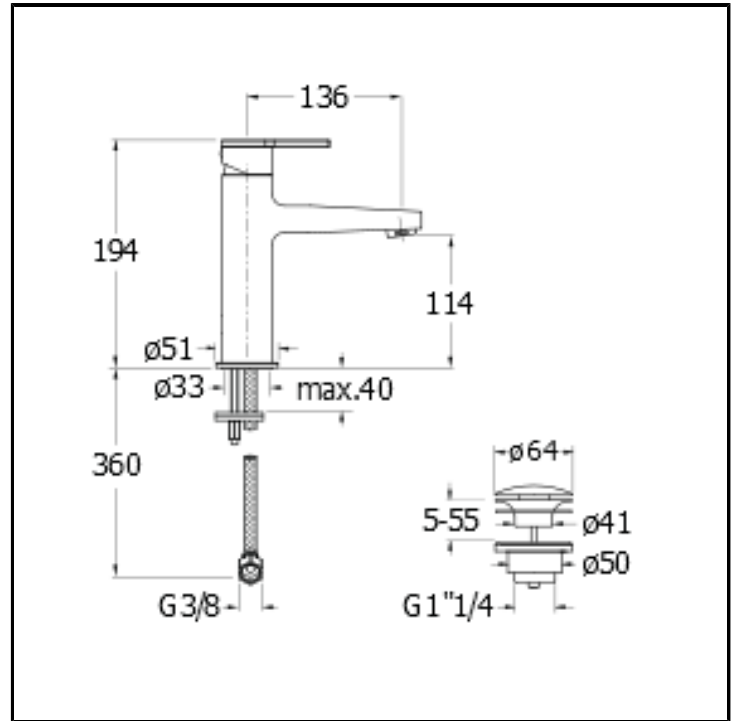

CRIDI263

■ CRISTINA
RUBINETTERIE

Basin mixer MEDIUM with 1"1/4 Up&Down waste

FINITURE

- White matt
- Chrome
- Black matt

FEATURES (MODEL NAME SIDE)

- Medium

FEATURES FROM TECHNOLOGIES